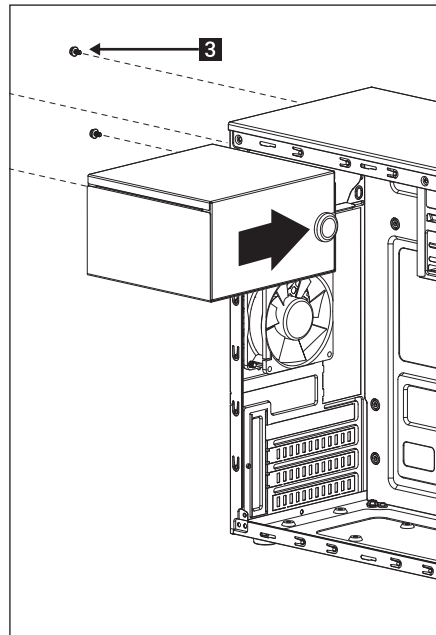

(2) Install PSU

- **English**
  Install PSU
- **Español**
  Instalación de Fuente
- **Deutsch**
  Netzteil installieren
- **Français**
  Installer unité d'alimentation
- **Italiano**
  Installazione della PSU
- **Polski**
  Instalacja zasilacza
- **Русский**
  Установите блок питания
- **Português**
  Instalar a fonte de alimentação
- **繁体/简中**
  安装電源供應器 / 安装电源供应器
- **日本語**
  PSUを取り付けます
- **Қазақ тілі**
  Қорек блогын орнатыңыз
- **Türkçe**
  PSU yükleyin