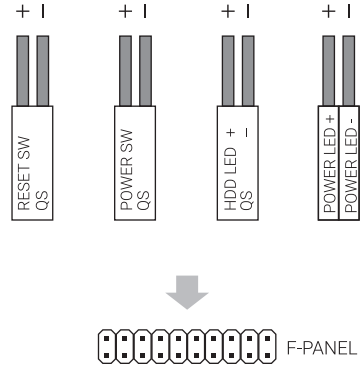

CS-103

Front I/O Panel Cable Connection

Front Panel Connector

(Please refer to the motherboard's manual for further instructions).

Note : Specifications may vary depending on your region. Contact your local retailer for more information.