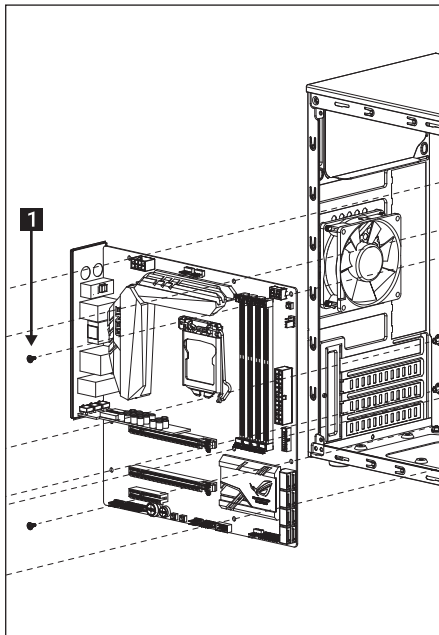

How to install Guide

(1) Install Motherboard

- **English**
  Install Motherboard
- **Español**
  Instalación de Placa madre
- **Deutsch**
  Motherboard installieren
- **Français**
  Installer carte mère
- **Italiano**
  Installazione della scheda madre
- **Polski**
  Instalacja płyty głównej
- **Русский**
  Установите материнскую плату
- **Português**
  Instalar a placa principal
- **繁体/简中**
  安装主機板 / 安装主机板
- **日本語**
  マザーボードを取り付けます
- **Қазақ тілі**
  Аналық тақтаны орнатыңыз
- **Türkçe**
  Anakart yükleyin