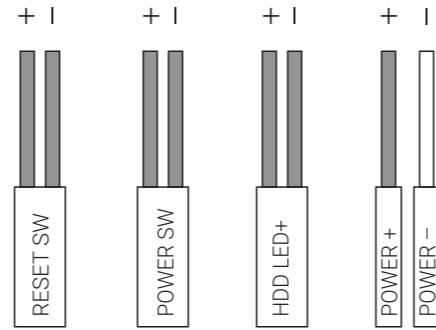

364mm

CS-105

Front I/O Panel Cable Connection

Accessory Bag Contents

Front Panel Connector

- MB Standoff
- MB Screw
SSD Screw
ODD Screw
- 3.5" HDD
Thumb Screw
- PSU Screw
PCI Screw

(Please refer to the motherboard's manual for further instructions).