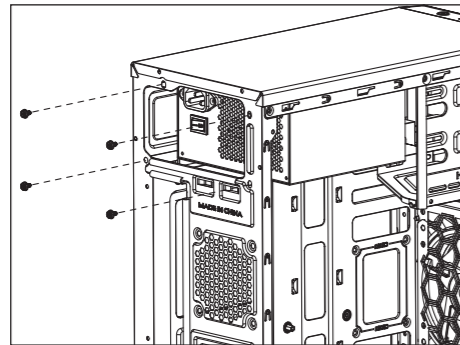

364mm

CS-105

Front I/O Panel Cable Connection

Accessory Bag Contents

Front Panel Connector

- MB Standoff
- MB Screw
  SSD Screw
  ODD Screw
- 3.5" HDD
  Thumb Screw
- PSU Screw
  PCI Screw

(Please refer to the motherboard's manual for further instructions).

- User's Manual
- Manual del usuario
- Bedienungsanleitung
- Manuel d'utilisation
- Manuale dell'utente
- Podręcznik użytkownika
- Руководство пользователя
- Manual de utilizador
- 使用説明書/使用说明书
- ユーザーズマニュアル
- Нұсқаулары
- Talimatlar

How to Install Guide

(1) Motherboard

- **English**
  Install Motherboard
- **Español**
  Instalación de Placa madre
- **Deutsche**
  Motherboard installieren
- **Français**
  Installer carte mère
- **Italiano**
  Installazione della scheda madre
- **Polski**
  Instalacja płyty głównej
- **Русский**
  Установите материнскую плату
- **Português**
  Instalar a placa principal
- **繁体中文/简体中文**
  安裝主機板 安裝主机板
- **日本語**
  マザーボードを取り付けます
- **Қазақ тілі**
  Аналық тақтаны орнатыңыз
- **Türkçe**
  Anakart yükleyin

(2) PSU

- **English**
  Install PSU
- **Español**
  Instalación de Fuente
- **Deutsche**
  Netzteil installieren
- **Français**
  Installer unité d'alimentation
- **Italiano**
  Installazione della PSU
- **Polski**
  Instalacja zasilacza
- **Русский**
  Установите блок питания
- **Português**
  Instalar a fonte de alimentação
- **繁体中文/简体中文**
  安裝電源供應器 安裝电源供应器
- **日本語**
  PSUを取り付けます
- **Қазақ тілі**
  Қорек блогын орнатыңыз
- **Türkçe**
  PSU yükleyin

How to Install Guide

(3) 5.25" ODD x 1

- **English**
  Install ODD
- **Español**
  Instalación de ODD
- **Deutsche**
  Optisches Laufwerk installieren
- **Français**
  Installer lecteur de disque optique
- **Italiano**
  Installazione dell'unità ODD
- **Polski**
  Instalacja napędu dysków optycznych
- **Русский**
  Установите оптический привод
- **Português**
  Instalar o ODD
- **繁体中文/简体中文**
  安裝光碟機 安裝光碟机
- **日本語**
  ODDを取り付けます
- **Қазақ тілі**
  Оптикалық жетегін орнатыңыз
- **Türkçe**
  ODD yükleyin

257mm