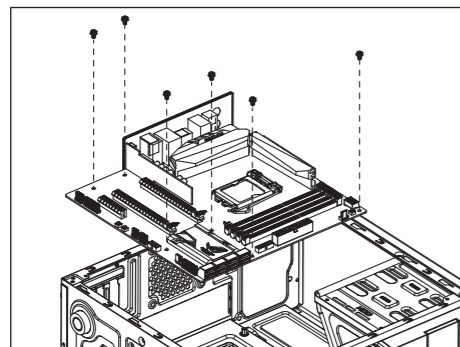

How to Install Guide

(1) Motherboard