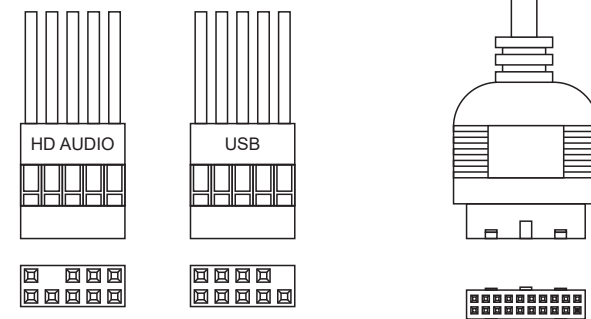

(Please refer to the motherboard's manual for further instructions).