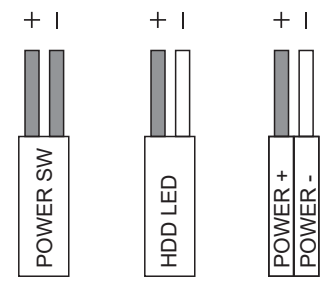

Cylon Mini

Front I/O Panel Cable Connection

Front Panel Connector