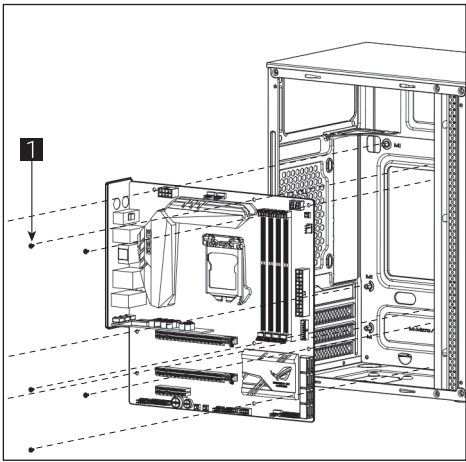

aerocool.io

Front I/O Cable Connection

Front I/O Connectors

(Please refer to the motherboard's manual for further instructions).

Note: Specifications may vary depending on your region. Contact your local retailer for more information.

Accessory Bag Contents

- 1 x14 SSD Screw MB Screw
- 2 x5 PSU Screw PCI Screw
- 3 x6 HDD Screw
- 4 x2 3.5" HDD Sliding Screw For (4a)
- 5 x2 MB Standoff
- 6 Cable tie X2

How to Install Guide

(1) Install Motherboard