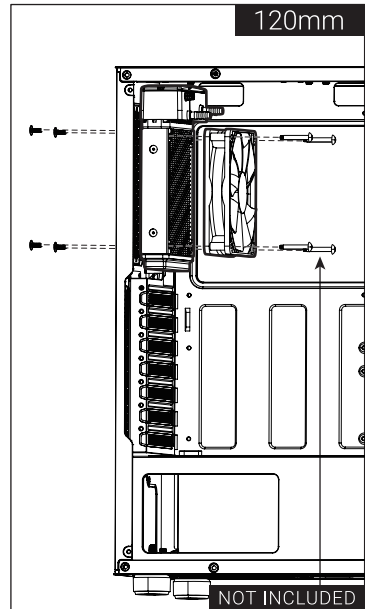

(7c) Install Rear Radiator