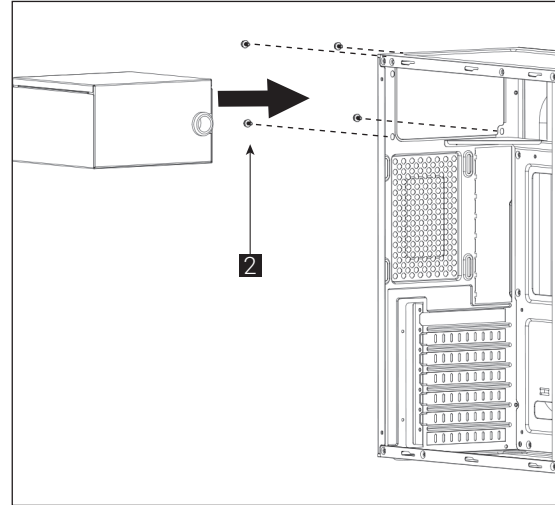

(2) Install PSU

- **English**
  Install PSU
- **Русский**
  Установите блок питания
- **Español**
  Instalación de Fuente
- **Português**
  Instalar a fonte de alimentação
- **Deutsche**
  Netzteil installieren
- **繁中/简中**
  安裝電源供應器/安裝电源供应器
- **Français**
  Installer unité d'alimentation
- **日本語**
  PSUを取り付けます
- **Italiano**
  Installazione della PSU
- **Қазақ тілі**
  Қорек блогын орнатыңыз
- **Polski**
  Instalacja zasilacza
- **Türkçe**
  PSU yükleyin