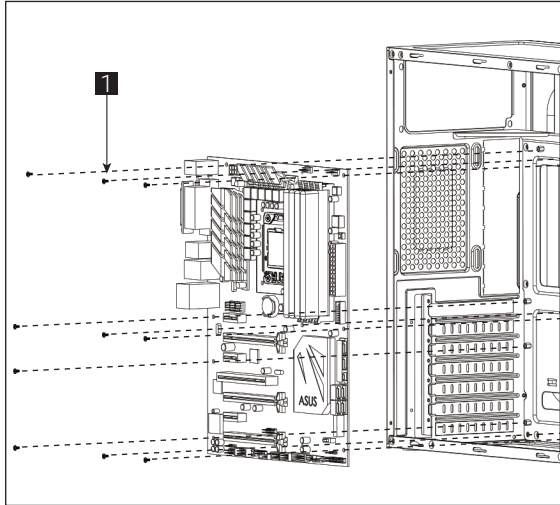

How to Install Guide

(1) Install Motherboard

- **English**
  Install Motherboard
- **Русский**
  Установите материнскую плату
- **Español**
  Instalación de Placa madre
- **Português**
  Instalar a placa principal
- **Deutsche**
  Lüfter installieren
- **繁中/简中**
  安裝主機板/安裝主機板
- **Français**
  Installer carte mère
- **日本語**
  マザーボードを取り付けます
- **Italiano**
  Installazione della scheda madre
- **Қазақ тілі**
  Аналық тақтаны орнатыңыз
- **Polski**
  Instalacja płyty głównej
- **Türkçe**
  Anakart yükleyin