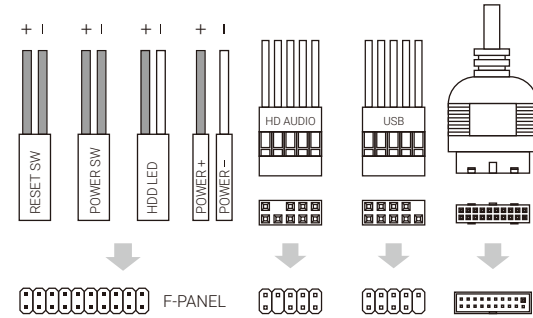

Tomahawk

Front I/O Panel Cable Connection

Front Panel Connector

(Please refer to the motherboard's manual for further instructions).

Note : Specifications may vary depending on your region.
Contact your local retailer for more information.