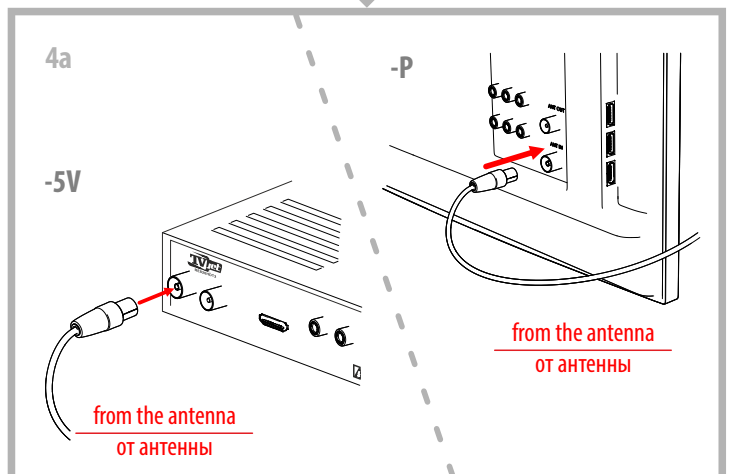

Русский Благодарим Вас за выбор комнатной антенны BAS-5157 Сакура!
Наши новые изделия с 2015 года Вы можете приобрести в России и во всем Мире под брендом Best Antenna Solutions.

Вы держите в руках современную комнатную антенну, которая обеспечит качественный приём цифрового телевидения DVB-T2 на дециметровых каналах совместно с современным телевизором или цифровым приемником (тюнером).

Кстати, информацию о частотах и каналах вещания цифрового телевидения Вы можете уточнить на сайте РТРС: <http://rtrs.ru/dtv/> или в своей вещательной компании.

Вы можете установить антенну на стол, полку, подоконник или любую другую горизонтальную поверхность рядом с телевизором. Вам даже не потребуются инструменты!

Обратите внимание - антенна имеет несколько исполнений:
BAS-5157-P Сакура - не требует питания для работы
BAS-5157-5V Сакура - получает питание через антенное гнездо от телевизора или цифрового приёмника (ресивера).
BAS-5157-USB Сакура - получает питание от любого USB-порта через инжектор
BAS-5157-DX Сакура - получает питание от собственного блока питания, подключаемого в сеть 230В 50Гц.

Наименование и юридический адрес производителя:
ООО «РЭМО-Технологии», 410033, Россия, Саратов, пр-т. 50-лет Октября 101, литер ПЗ, офис 222
Пожелания и замечания следует направлять:
410052, Россия, Саратов, а/я 500, 8 (800) 775-07-94
online@remo-zavod.ru, www.remo-zavod.ru