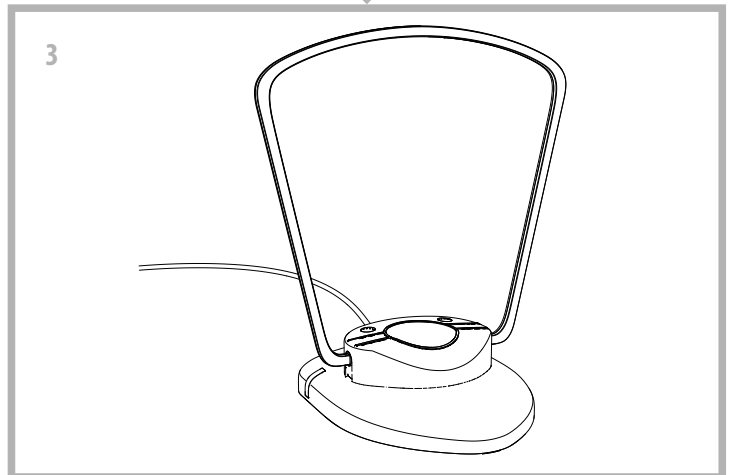

Русский Благодарим Вас за выбор комнатной антенны BAS-5157 Сакура!
Наши новые изделия с 2015 года Вы можете приобрести в России и во всем Мире под брендом Best Antenna Solutions.

Вы держите в руках современную комнатную антенну, которая обеспечит качественный приём цифрового телевидения DVB-T2 на дециметровых каналах совместно с современным телевизором или цифровым приемником (тюнером).

Кстати, информацию о частотах и каналах вещания цифрового телевидения Вы можете уточнить на сайте РТРС: <http://rtrs.ru/dtv/> или в своей вещательной компании.

Вы можете установить антенну на стол, полку, подоконник или любую другую горизонтальную поверхность рядом с телевизором. Вам даже не потребуются инструменты!

Обратите внимание - антенна имеет несколько исполнений:
BAS-5157-P Сакура - не требует питания для работы
BAS-5157-5V Сакура - получает питание через антенное гнездо от телевизора или цифрового приёмника (ресивера).
BAS-5157-USB Сакура - получает питание от любого USB-порта через инжектор
BAS-5157-DX Сакура - получает питание от собственного блока питания, подключаемого в сеть 230В 50Гц.

Наименование и юридический адрес производителя:
ООО «РЭМО-Технологии», 410033, Россия, Саратов, пр-т. 50-лет Октября 101, литер ПЗ, офис 222
Пожелания и замечания следует направлять:
410052, Россия, Саратов, а/я 500, 8 (800) 775-07-94
online@remo-zavod.ru, www.remo-zavod.ru