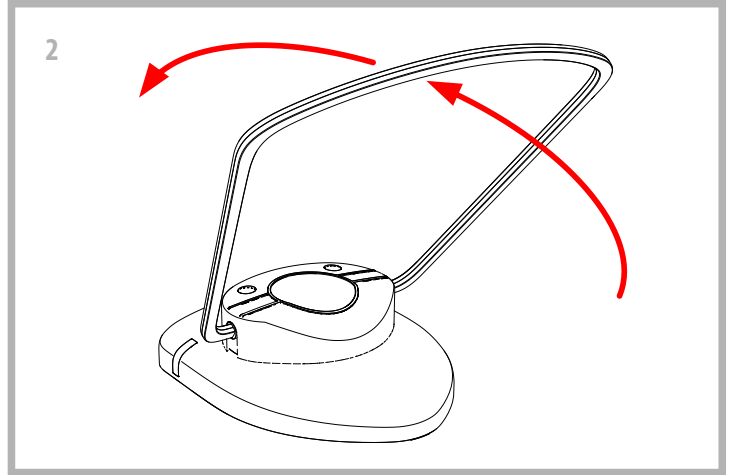

Русский Благодарим Вас за выбор комнатной антенны BAS-5157 Сакура!
Наши новые изделия с 2015 года Вы можете приобрести в России и во всем Мире под брендом Best Antenna Solutions.

Вы держите в руках современную комнатную антенну, которая обеспечит качественный приём цифрового телевидения DVB-T2 на дециметровых каналах совместно с современным телевизором или цифровым приемником (тюнером).

Кстати, информацию о частотах и каналах вещания цифрового телевидения Вы можете уточнить на сайте РТРС: <http://rtrs.ru/dtv/> или в своей вещательной компании.

Вы можете установить антенну на стол, полку, подоконник или любую другую горизонтальную поверхность рядом с телевизором. Вам даже не потребуются инструменты!

Обратите внимание - антенна имеет несколько исполнений:
BAS-5157-P Сакура - не требует питания для работы
BAS-5157-5V Сакура - получает питание через антенное гнездо от телевизора или цифрового приёмника (ресивера).
BAS-5157-USB Сакура - получает питание от любого USB-порта через инжектор
BAS-5157-DX Сакура - получает питание от собственного блока питания, подключаемого в сеть 230В 50Гц.

Наименование и юридический адрес производителя:
ООО «РЭМО-Технологии», 410033, Россия, Саратов, пр-т. 50-лет Октября 101, литер ПЗ, офис 222
Пожелания и замечания следует направлять:
410052, Россия, Саратов, а/я 500, 8 (800) 775-07-94
online@remo-zavod.ru, www.remo-zavod.ru