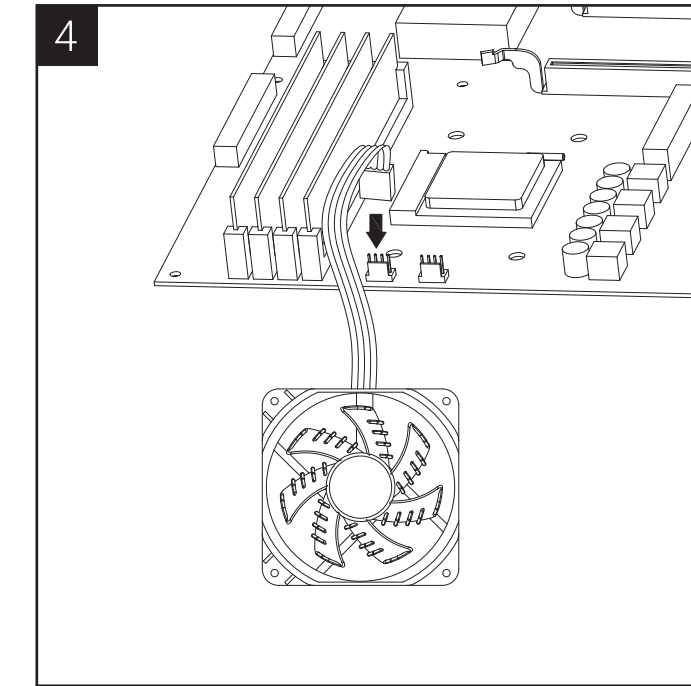

AMD

Save Money. Cool Better.

aerocool.io

Back