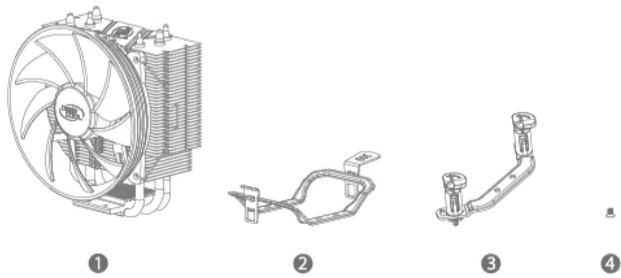

Beijing Deepcool Industries Co., Ltd.
www.deepcool.com

MADE IN CHINA

AMD AM4/AM3+/AM3/AM2+/AM2/FM2/FM1 INSTALLATION

GAMMAXX 300 series
USER GUIDE

PRODUCT SCHEMATIC DRAWING

COMPONENTS LIST

- 1** Heatsink x1
- 2** AMD Metal Clip x1
- 3** INTEL Push-pin Clip x2
- 4** Screw x4