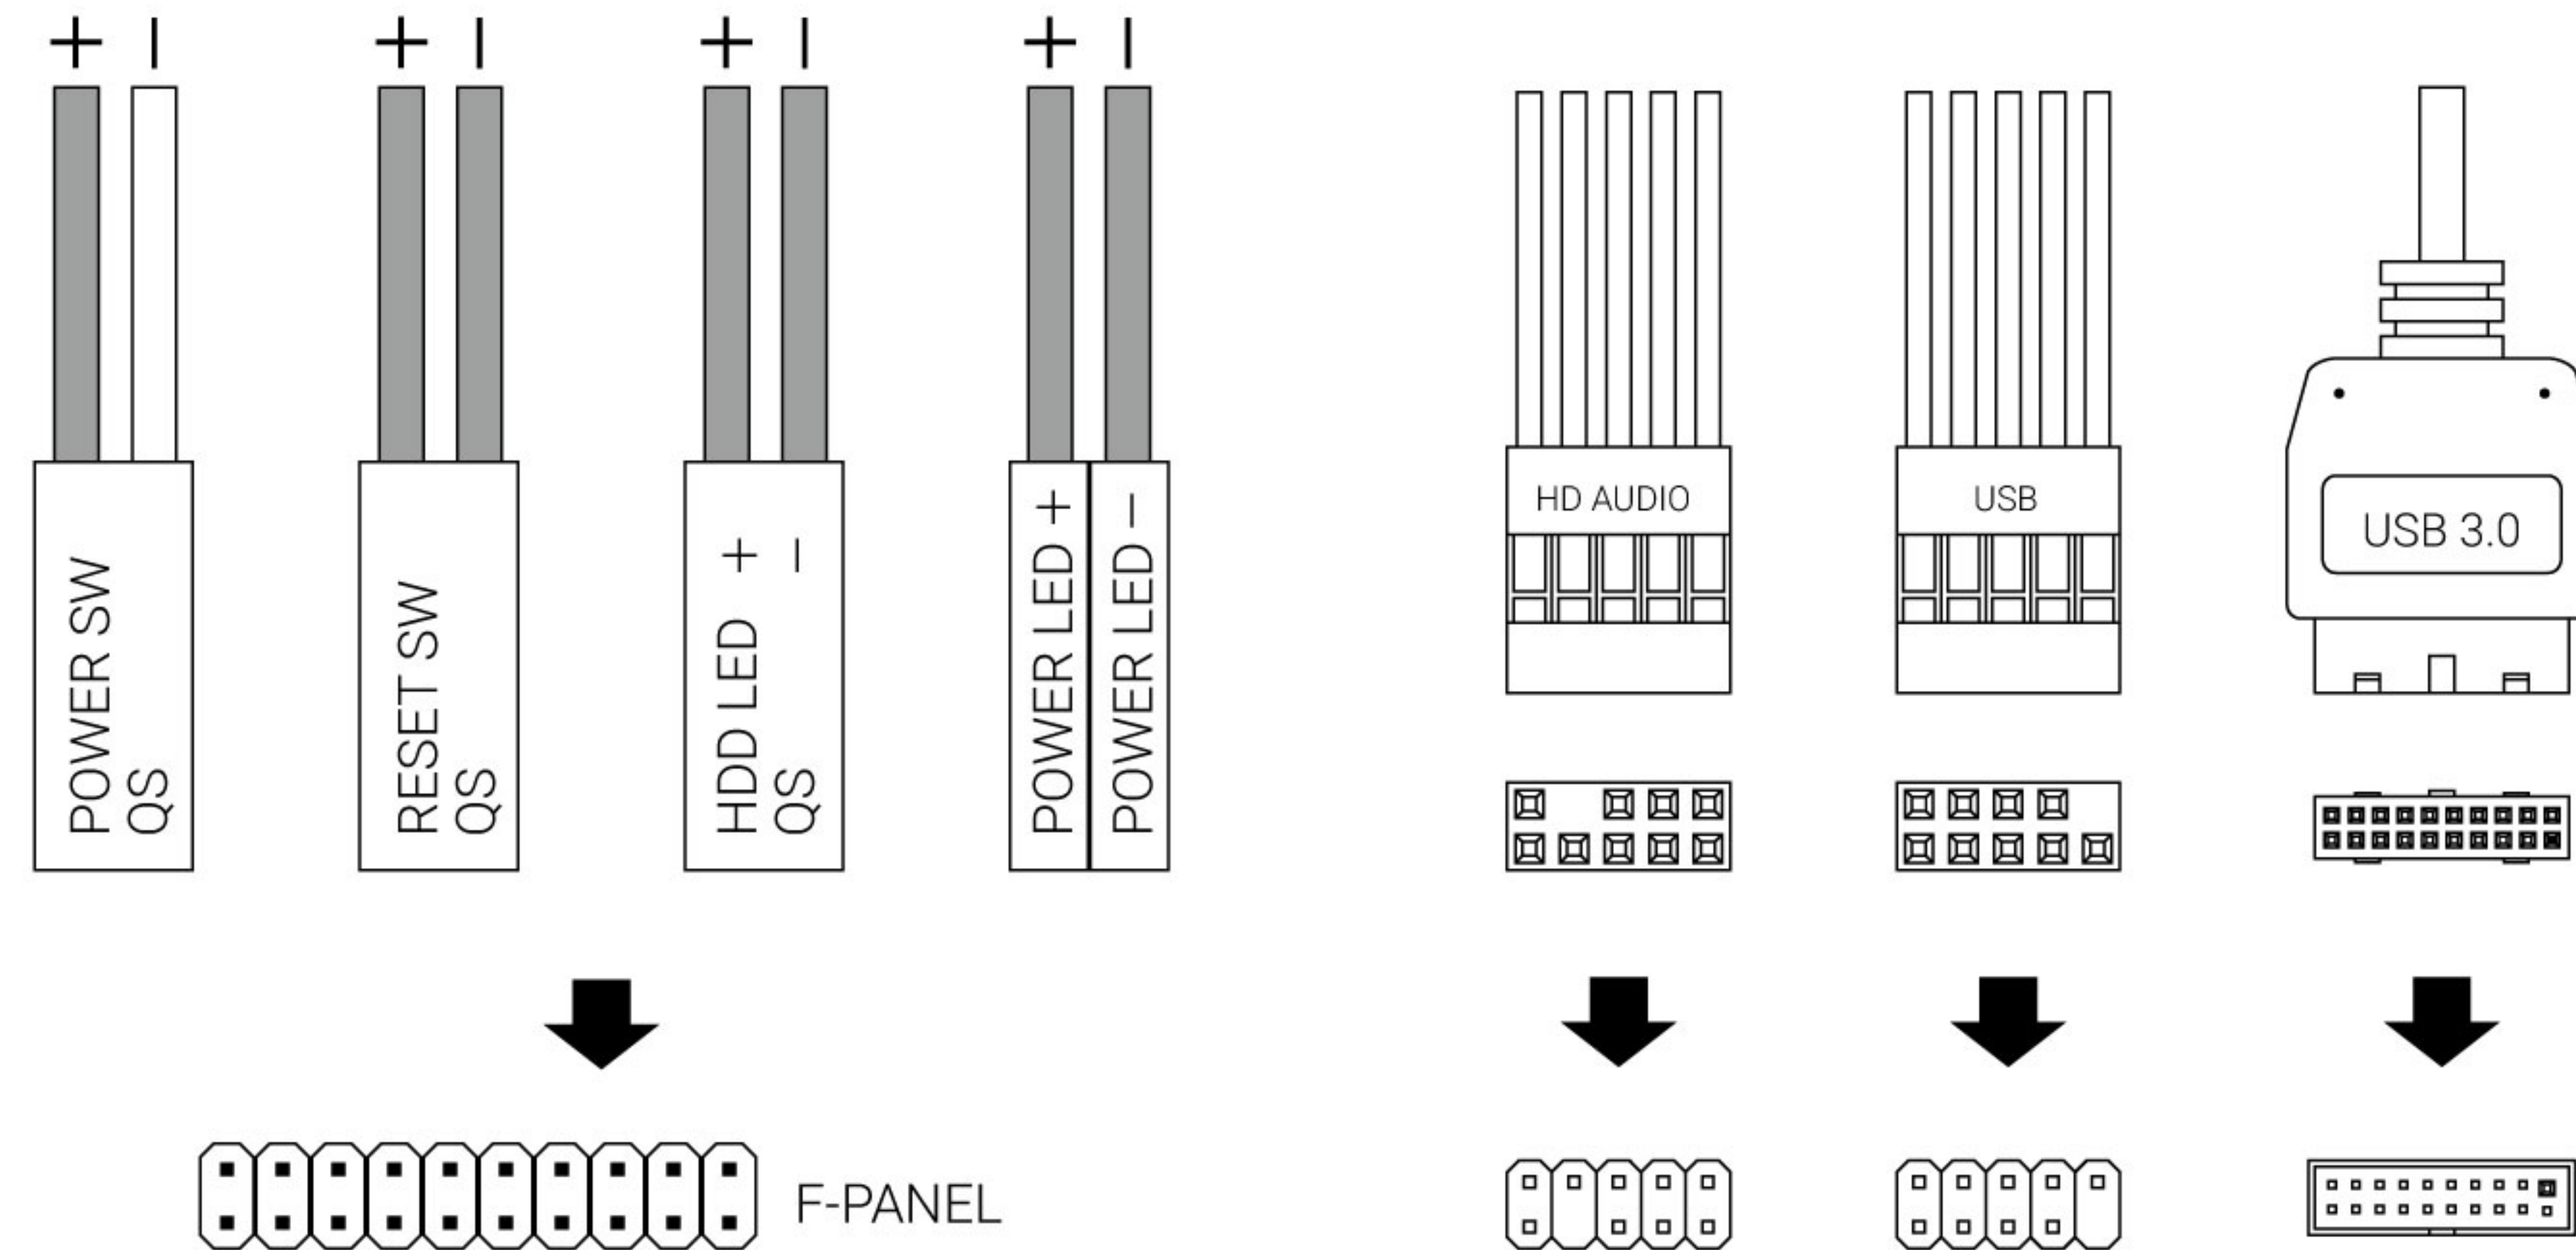

Glider

Front I/O Panel Cable Connection

Accessory Bag Contents

Front Panel Connector

(Please refer to the motherboard's manual for further instructions).

Note : Specifications may vary depending on your region.
Contact your local retailer for more information.