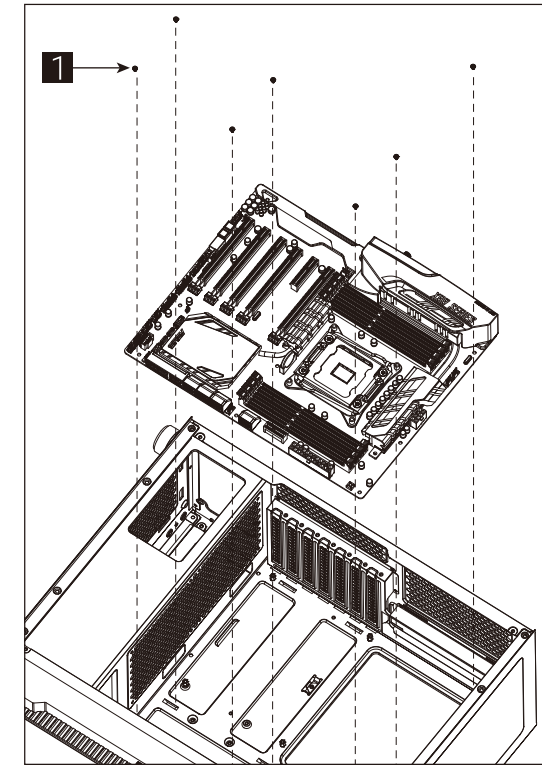

(1) Install Motherboard

- **English** Install Motherboard
- **Español** Instalación de Placa madre
- **Deutsche** Motherboard installieren
- **Français** Installer carte mère
- **Italiano** Installazione della scheda madre
- **Polski** Instalacja płyty głównej
- **Русский** Установите материнскую плату
- **Português** Instalar a placa principal
- **繁中/简中** 安装主板 / 安装主机板
- **日本語** マザーボードを取り付けます
- **Қазақ тілі** Аналық тақтаны орнатыңыз
- **Türkçe** Anakart yükleyin

- **User's Manual**
- **Manuale dell'utente**
- **使用説明書/使用说明书**
- **Manual del usuario**
- **Podręcznik użytkownika**
- **ユーザーズマニュアル**
- **Bedienungsanleitung**
- **Руководство пользователя**
- **Нұсқаулары**
- **Manual de utilizador**
- **Talimatlar**