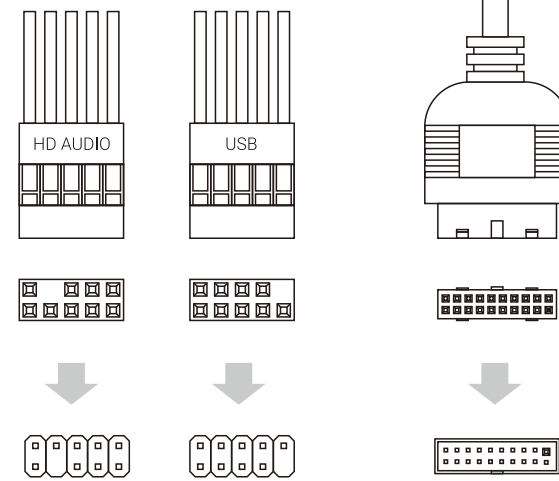

SI-5200 / SI-5200 Window

Front I/O Panel Cable Connection

Accessory Bag Contents

Front Panel Connector

(Please refer to the motherboard's manual for further instructions).

-  3.5" HDD Screw
-  MB Standoff
-  SSD Screw
MB Screw
-  PSU Screw
PCI Screw
-  Fan Screw