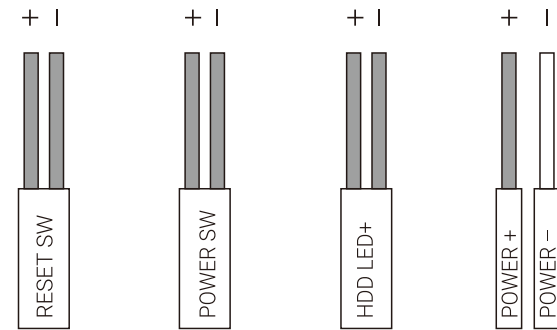

SI-5200 / SI-5200 Window

Front I/O Panel Cable Connection

Accessory Bag Contents

Front Panel Connector

(Please refer to the motherboard's manual for further instructions).

-  3.5" HDD Screw
-  MB Standoff
-  SSD Screw
MB Screw
-  PSU Screw
PCI Screw
-  Fan Screw