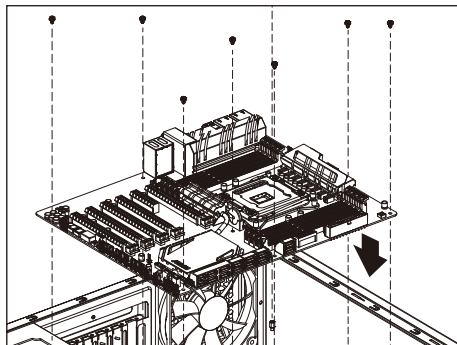

How to install Guide

(1) Motherboard

- **English**
  Install Motherboard
- **Español**
  Instalación de Placa madre
- **Deutsche**
  Motherboard installieren
- **Français**
  Installer carte mère
- **Italiano**
  Installazione della scheda madre
- **Polski**
  Instalacja płyty głównej
- **Русский**
  Установите материнскую плату
- **Português**
  Instalar a placa principal
- **繁中/简中**
  安裝主機板 安裝主机板
- **日本語**
  マザーボードを取り付けます
- **Қазақ тілі**
  Аналық тақтаны орнатыңыз
- **Türkçe**
  Anakart yükleyin