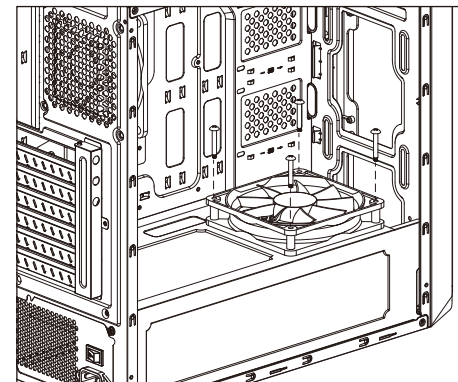

Français
Installer ventilateur

日本語
ファンを取り付けます

Italiano
Installazione della ventola

Қазақ тілі
Желдеткіш орнатыңыз

Polski
Instalacja wentylatora

Türkçe
Fan yükleyin