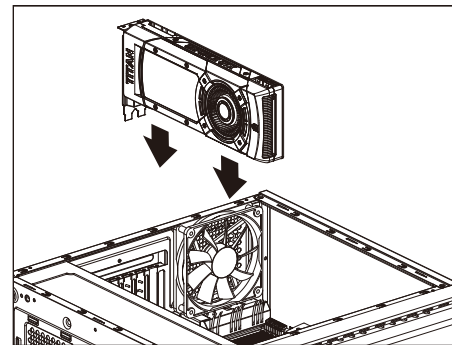

(3) Add-on Card

- **English**
  Install Add-on Card
- **Español**
  Inserte la tarjeta add-on
- **Deutsche**
  Setzen Sie die Erweiterungskarte ein
- **Français**
  Insérez la carte d'extension
- **Italiano**
  Inserire la scheda aggiuntiva
- **Polski**
  Włóż dodatkową kartę
- **Русский**
  Установите плату расширения.
- **Português**
  Insira a placa suplementar
- **繁中/简中**
  安裝擴充卡 安裝擴充卡
- **日本語**
  ドオンカードを挿入します
- **Қазақ тілі**
  Кеңейту тақшасын салыңыз
- **Türkçe**
  Eklenli Yükleme Kartı