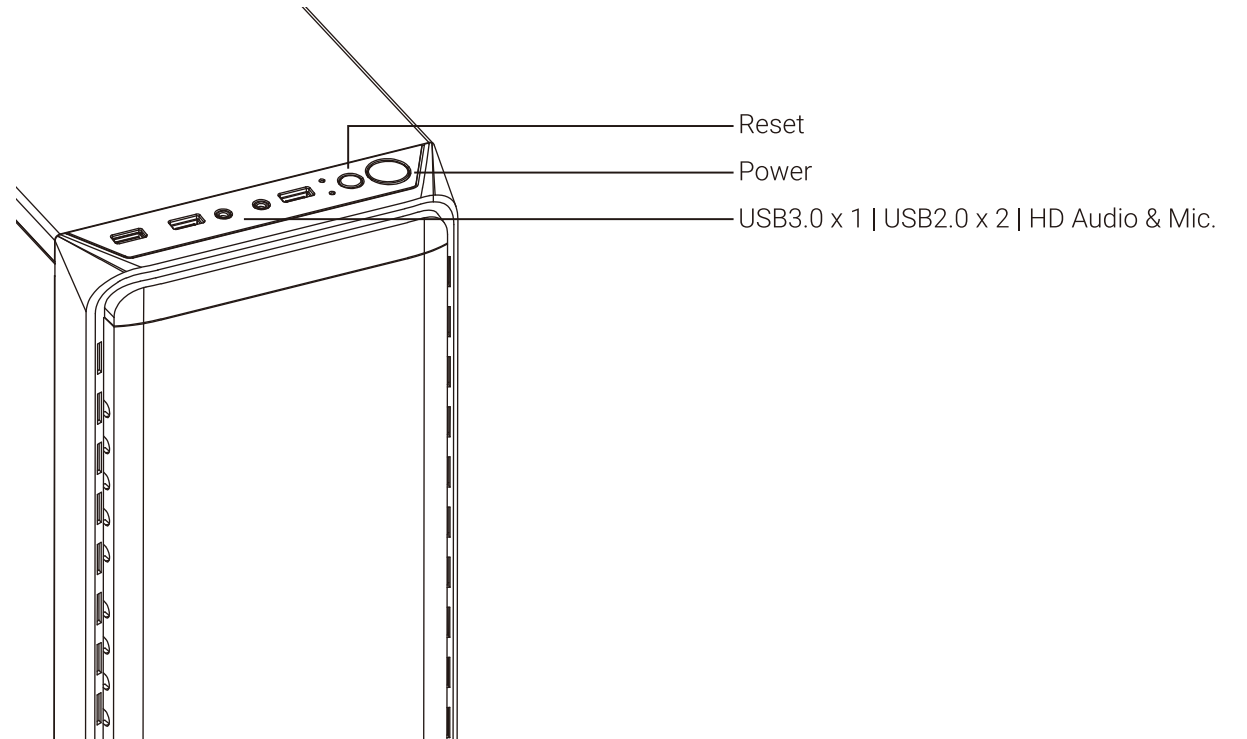

I/O Panel

Reset

Power

USB3.0 x 1 | USB2.0 x 2 | HD Audio & Mic.