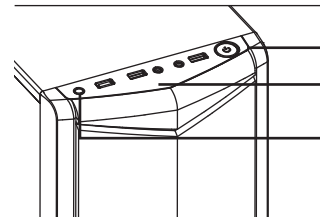

I/O Panel

Power

USB3.0 x 1 | USB2.0 x 2 | HD Audio & Mic.

Reset

Note : Specifications may vary depending on your region.
Contact your local retailer for more information.