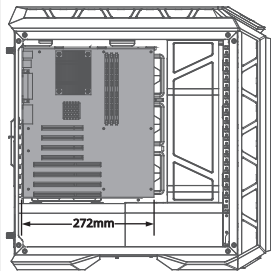

3. MOTHERBOARD INSTALLATION

1