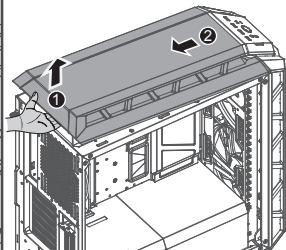

8. TOP FAN INSTALLATION

A1

A2

A3

A4

A5