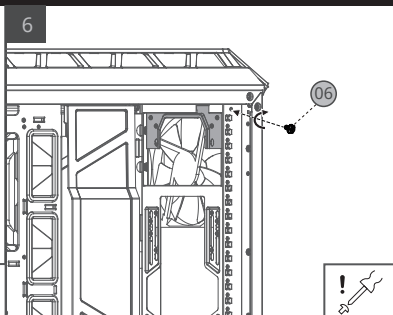

1

E. 2.5" HDD / SSD

*extra SSD cages are optional

2

3

6. HARD DRIVE CAGE ADJUSTMENT

7. FRONT FAN INSTALLATION

8. TOP FAN INSTALLATION