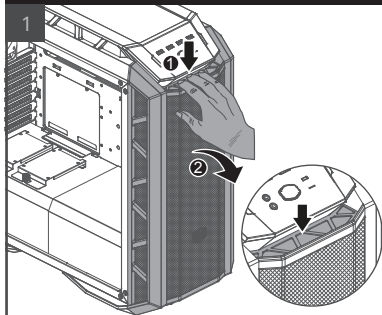

1

E. 2.5" HDD / SSD

*extra SSD cages are optional

2

3

6. HARD DRIVE CAGE ADJUSTMENT

7. FRONT FAN INSTALLATION

8. TOP FAN INSTALLATION