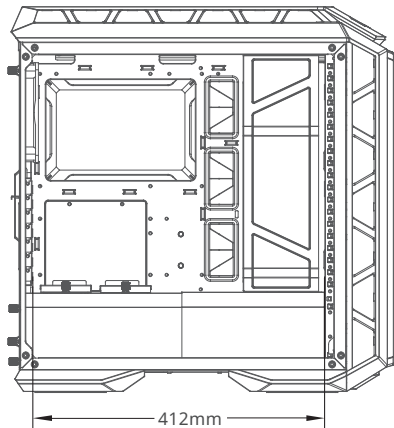

1. PACKAGE CONTENT

Item	Pics	Name	Q'ty	Used for
01		Ø5*10 Screw	8	Top Fan
02		#6 - 32*29 Screw	8	Front Fan
03		Stand-off Socket	1	Motherboard Tray
04		Stand-off	7	Motherboard Tray
05		#6 - 32*10 Screw	2	Lock HDD Bracket
06		#6 - 32*5 Screw	15	PSU / Top Fan Bracket / Motherboard Tray
07		M3*4 Screw	8	2.5" SSD
08		Top Fan Bracket	1	Front Fan / 360mm Radiator
09		Cable Tie	10	Cable Management
10		Cleaning Cloth	1	Cleaning Glass
11		3 to 4 Cable	1	Connect to Fan
12		RGB Controller	1	Connect to Fan

2. COMPATIBILITY