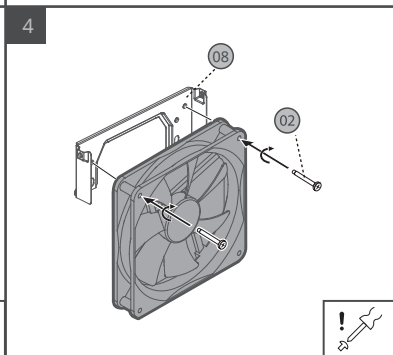

1

E. 2.5" HDD / SSD

*extra SSD cages are optional

2

3

6. HARD DRIVE CAGE ADJUSTMENT

7. FRONT FAN INSTALLATION

8. TOP FAN INSTALLATION