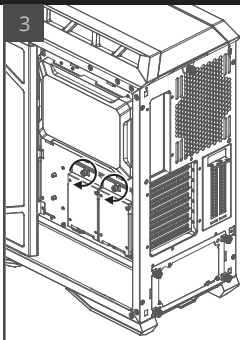

1

E. 2.5" HDD / SSD

*extra SSD cages are optional

2

3

6. HARD DRIVE CAGE ADJUSTMENT

7. FRONT FAN INSTALLATION

8. TOP FAN INSTALLATION