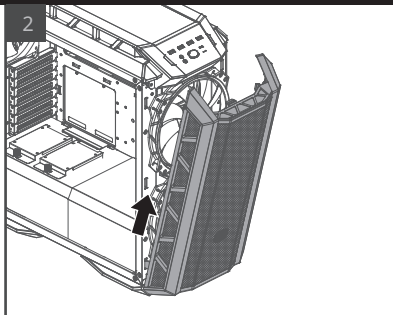

1

E. 2.5" HDD / SSD

*extra SSD cages are optional

2

3

6. HARD DRIVE CAGE ADJUSTMENT

7. FRONT FAN INSTALLATION

8. TOP FAN INSTALLATION