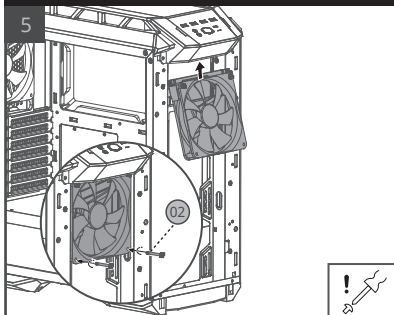

1

E. 2.5" HDD / SSD

*extra SSD cages are optional

2

3

6. HARD DRIVE CAGE ADJUSTMENT

7. FRONT FAN INSTALLATION

8. TOP FAN INSTALLATION