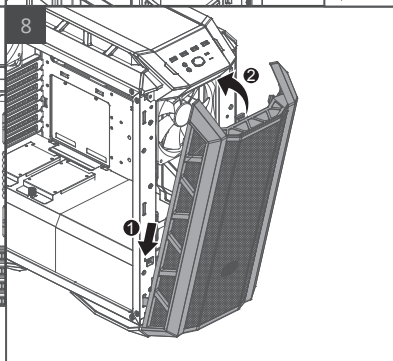

1

E. 2.5" HDD / SSD

*extra SSD cages are optional

2

3

6. HARD DRIVE CAGE ADJUSTMENT

7. FRONT FAN INSTALLATION

8. TOP FAN INSTALLATION