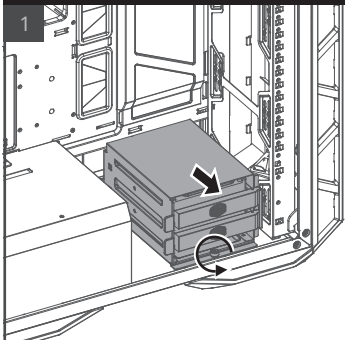

1

E. 2.5" HDD / SSD

*extra SSD cages are optional

2

3

6. HARD DRIVE CAGE ADJUSTMENT

7. FRONT FAN INSTALLATION

8. TOP FAN INSTALLATION