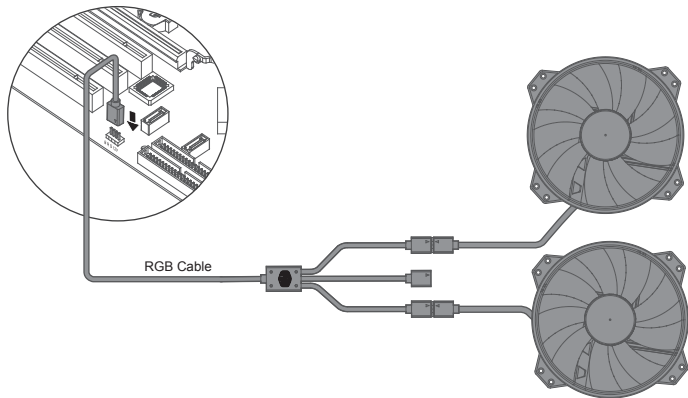

13. RGB FAN CONNECTION