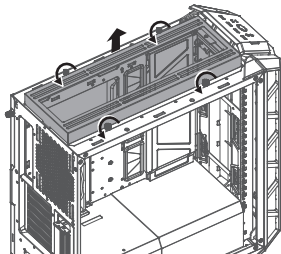

8. TOP FAN INSTALLATION

A1

A2

A3

A4

A5