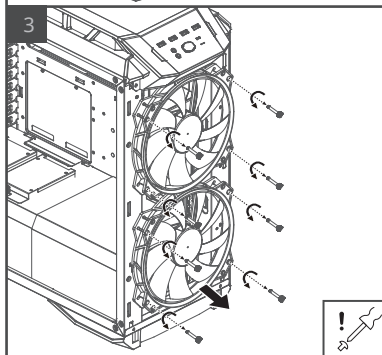

1

E. 2.5" HDD / SSD

*extra SSD cages are optional

2

3

6. HARD DRIVE CAGE ADJUSTMENT

7. FRONT FAN INSTALLATION

8. TOP FAN INSTALLATION