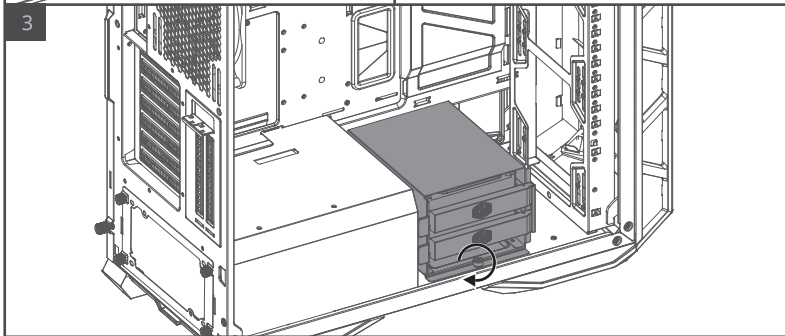

1

E. 2.5" HDD / SSD

*extra SSD cages are optional

2

3

6. HARD DRIVE CAGE ADJUSTMENT

7. FRONT FAN INSTALLATION

8. TOP FAN INSTALLATION