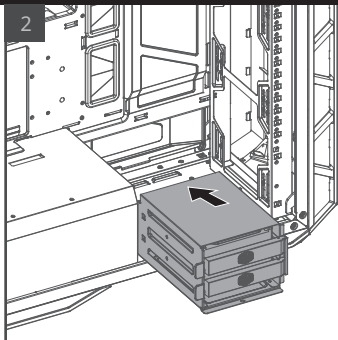

1

E. 2.5" HDD / SSD

*extra SSD cages are optional

2

3

6. HARD DRIVE CAGE ADJUSTMENT

7. FRONT FAN INSTALLATION

8. TOP FAN INSTALLATION