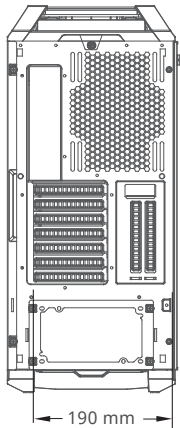

1. PACKAGE CONTENT

Item	Pics	Name	Q'ty	Used for
01		Ø5*10 Screw	8	Top Fan
02		#6 - 32*29 Screw	8	Front Fan
03		Stand-off Socket	1	Motherboard Tray
04		Stand-off	7	Motherboard Tray
05		#6 - 32*10 Screw	2	Lock HDD Bracket
06		#6 - 32*5 Screw	15	PSU / Top Fan Bracket / Motherboard Tray
07		M3*4 Screw	8	2.5" SSD
08		Top Fan Bracket	1	Front Fan / 360mm Radiator
09		Cable Tie	10	Cable Management
10		Cleaning Cloth	1	Cleaning Glass
11		3 to 4 Cable	1	Connect to Fan
12		RGB Controller	1	Connect to Fan

2. COMPATIBILITY