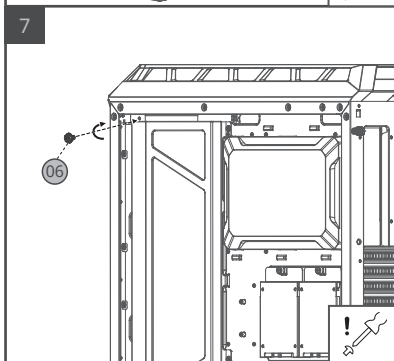

1

E. 2.5" HDD / SSD

*extra SSD cages are optional

2

3

6. HARD DRIVE CAGE ADJUSTMENT

7. FRONT FAN INSTALLATION

8. TOP FAN INSTALLATION