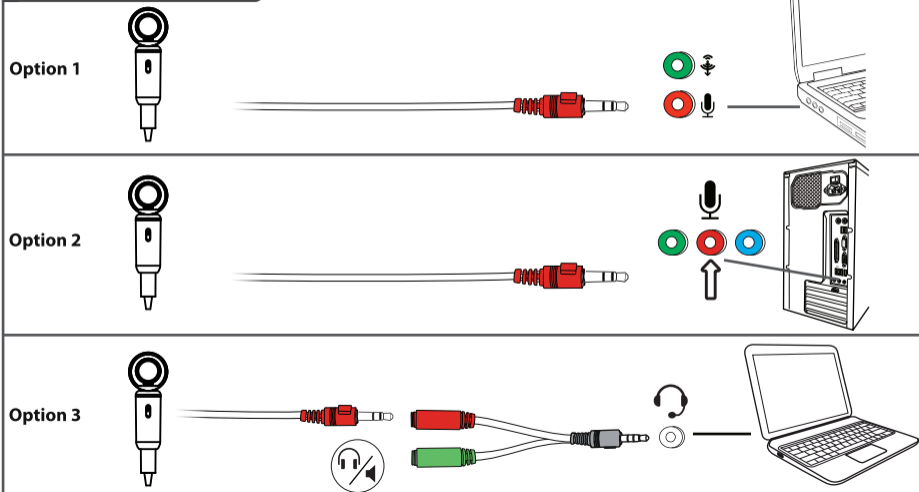

4. Installation - Windows 10/8/7

FAQ

Frequently asked questions
<http://www.trust.com/21672/faq>

Trust

MICROPHONE
for PC & laptop

Quick Installation Guide

1. Setup

2. Connection