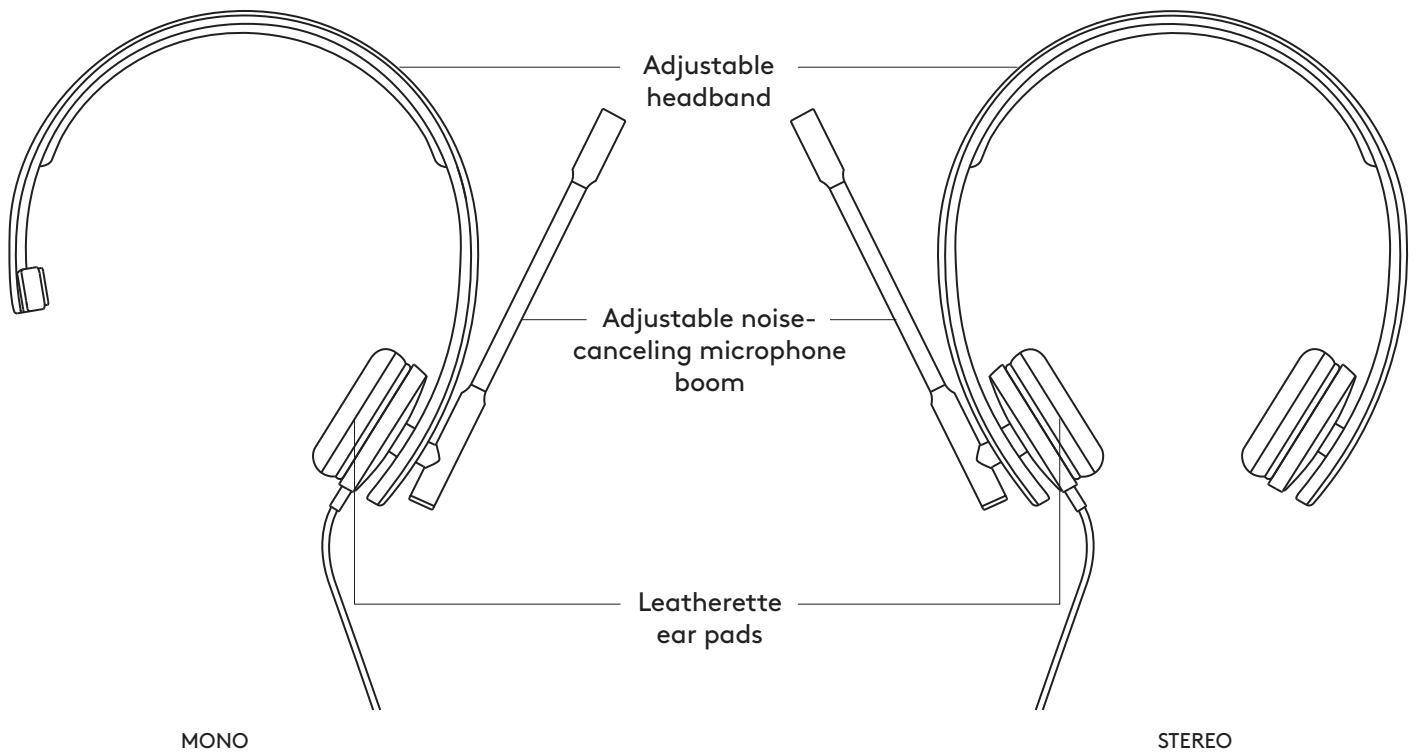

LOGITECH USB HEADSET H570e

Setup Guide
Guide d'installation

MONO

STEREO

logitech®

CONTENTS

| | | | |
|----------------------|----|-----------------------|---------|
| English | 3 | Česká verze | 63 |
| Deutsch | 7 | Slovenčina | 67 |
| Français | 11 | Українська | 71 |
| Italiano | 15 | Eesti | 75 |
| Español | 19 | Latviski | 79 |
| Português | 23 | Lietuvių | 83 |
| Nederlands | 27 | Български | 87 |
| Svenska | 31 | Hrvatski | 91 |
| Dansk | 35 | Srpski | 95 |
| Norsk | 39 | Slovenščina | 99 |
| Suomi | 43 | Română | 103 |
| Ελληνικά | 47 | Türkçe | 107 |
| По-русски | 51 | 111 | العربية |
| Po polsku | 55 | 115 | עברית |
| Magyar | 59 | | |

KNOW YOUR PRODUCT

IN-LINE CONTROLLER

WHAT'S IN THE BOX

MONO

- 1 Headset with In-line controller and USB-A connector
- 2 User documentation

STEREO

- 1 Headset with In-line controller and USB-A connector
- 2 User documentation

CONNECTING THE HEADSET

Plug the USB-A connector into your computer USB-A port.

HEADSET FIT

Adjust headset by sliding headband open or closed.

ADJUSTING THE MICROPHONE BOOM

- 1 Microphone boom rotates 270 degrees. Wear it on either left or right side.
- 2 Adjust flexible microphone boom location to capture voice better.