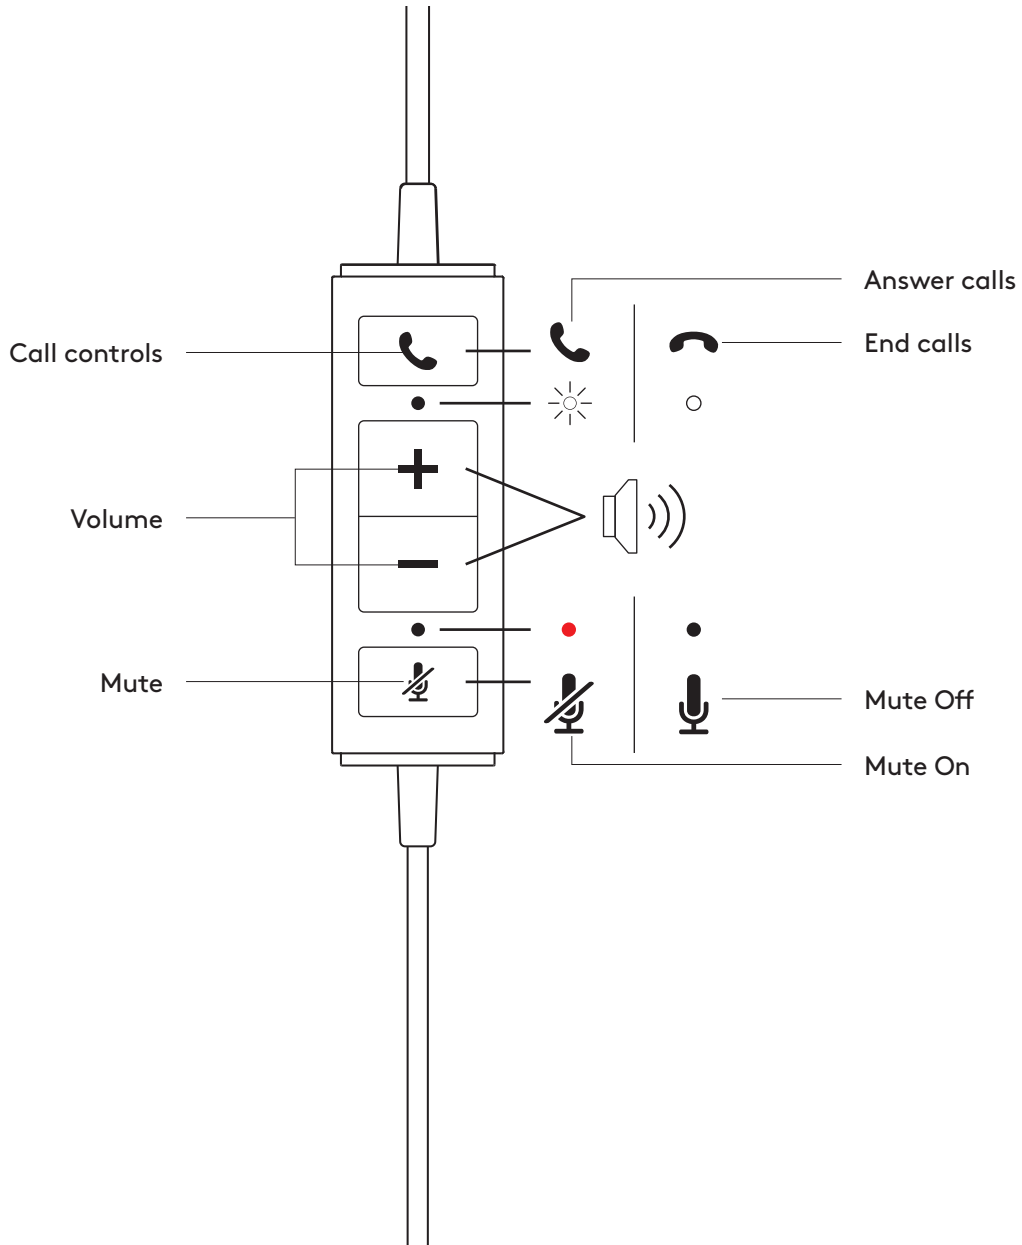

HEADSET IN-LINE CONTROLS AND INDICATOR LIGHT

Button	Usage	Indicator Light	Action	
☎	Call Controls	Incoming calls	Flashing WHITE	Short press to Answer calls
		Ongoing calls	Solid WHITE	Short press to End calls
+	Volume	No light	Short press to Volume up	
-			Short press to Volume down	
🎤	Mute	Mute On	Short press to Mute / Unmute	
		Mute Off		No light