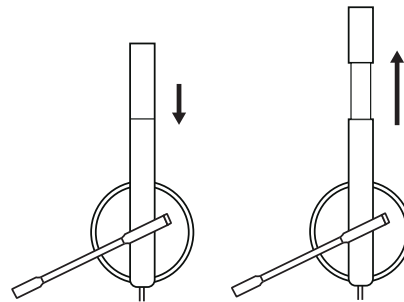

CONNECTING THE HEADSET

Plug the USB-A connector into your computer USB-A port.

HEADSET FIT

Adjust headset by sliding headband open or closed.

ADJUSTING THE MICROPHONE BOOM

- 1 Microphone boom rotates 270 degrees. Wear it on either left or right side.
- 2 Adjust flexible microphone boom location to capture voice better.