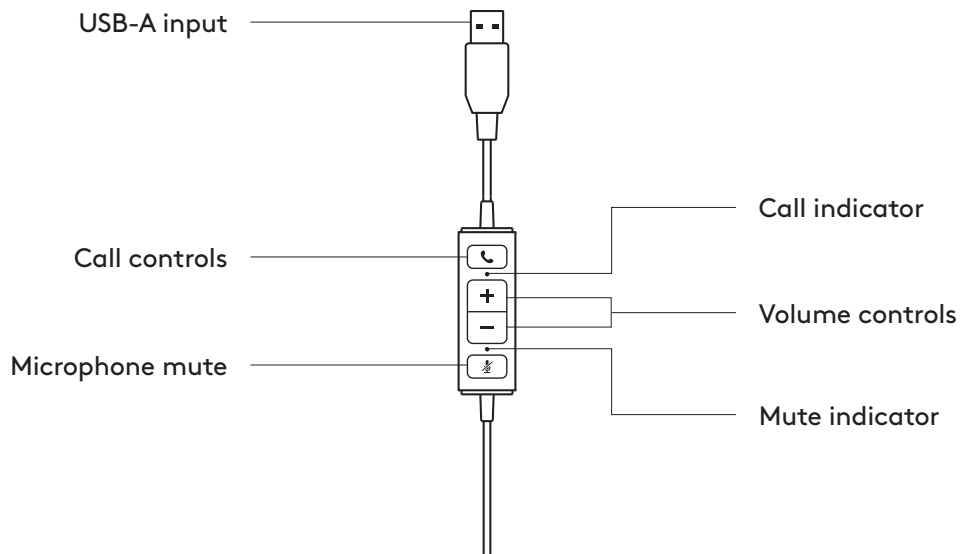

LOGITECH USB HEADSET H570e

Setup Guide
Guide d'installation

MONO

STEREO

logitech®

CONTENTS

| | | | |
|----------------------|----|-----------------------|---------|
| English | 3 | Česká verze | 63 |
| Deutsch | 7 | Slovenčina | 67 |
| Français | 11 | Українська | 71 |
| Italiano | 15 | Eesti | 75 |
| Español | 19 | Latviski | 79 |
| Português | 23 | Lietuvių | 83 |
| Nederlands | 27 | Български | 87 |
| Svenska | 31 | Hrvatski | 91 |
| Dansk | 35 | Srpski | 95 |
| Norsk | 39 | Slovenščina | 99 |
| Suomi | 43 | Română | 103 |
| Ελληνικά | 47 | Türkçe | 107 |
| По-русски | 51 | 111 | العربية |
| Po polsku | 55 | 115 | עברית |
| Magyar | 59 | | |

KNOW YOUR PRODUCT

IN-LINE CONTROLLER

WHAT'S IN THE BOX

MONO

- 1 Headset with In-line controller and USB-A connector
- 2 User documentation

STEREO

- 1 Headset with In-line controller and USB-A connector
- 2 User documentation

CONNECTING THE HEADSET

Plug the USB-A connector into your computer USB-A port.

HEADSET FIT

Adjust headset by sliding headband open or closed.

ADJUSTING THE MICROPHONE BOOM

- 1 Microphone boom rotates 270 degrees. Wear it on either left or right side.
- 2 Adjust flexible microphone boom location to capture voice better.