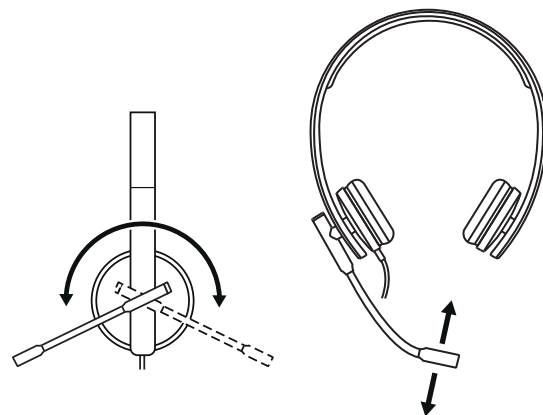

CONNECTING THE HEADSET

Plug the USB-A connector into your computer USB-A port.

HEADSET FIT

Adjust headset by sliding headband open or closed.

ADJUSTING THE MICROPHONE BOOM

- 1 Microphone boom rotates 270 degrees. Wear it on either left or right side.
- 2 Adjust flexible microphone boom location to capture voice better.