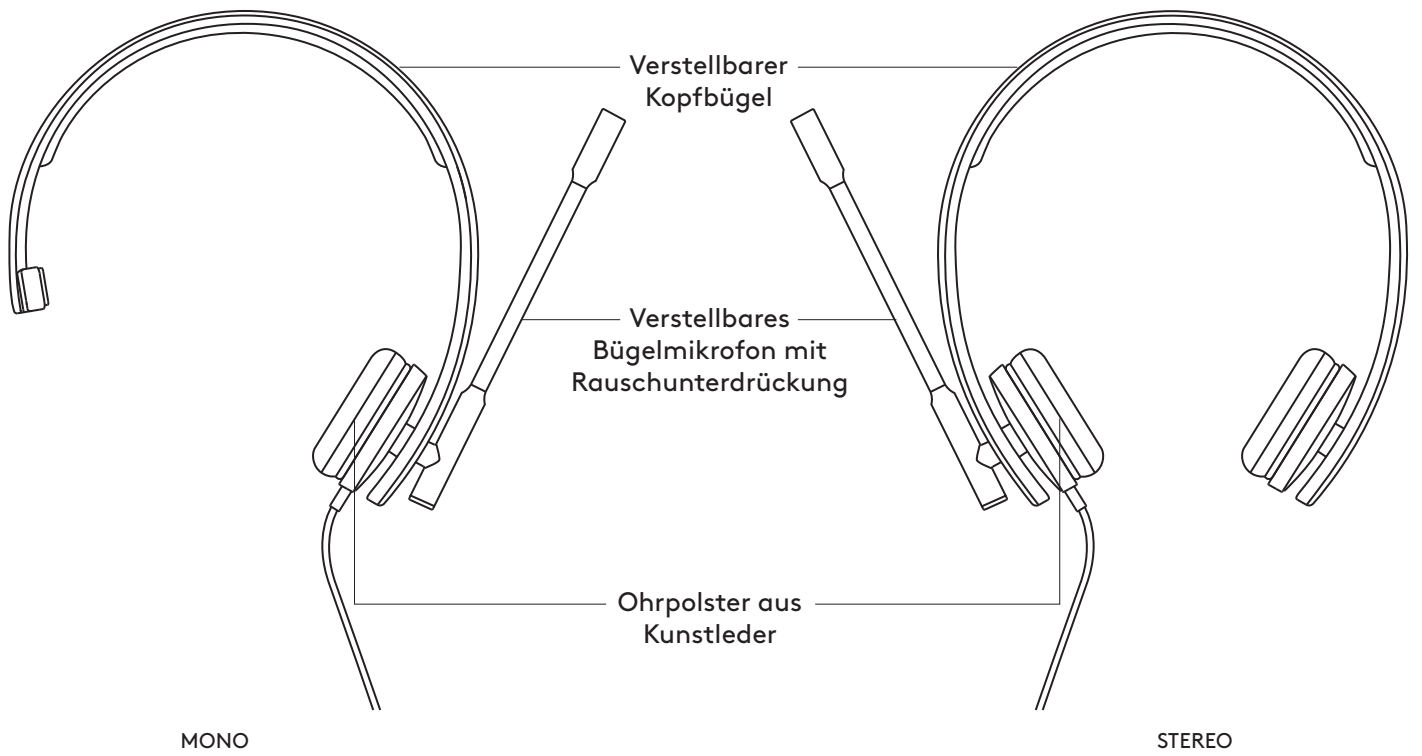

PRODUKT AUF EINEN BLICK