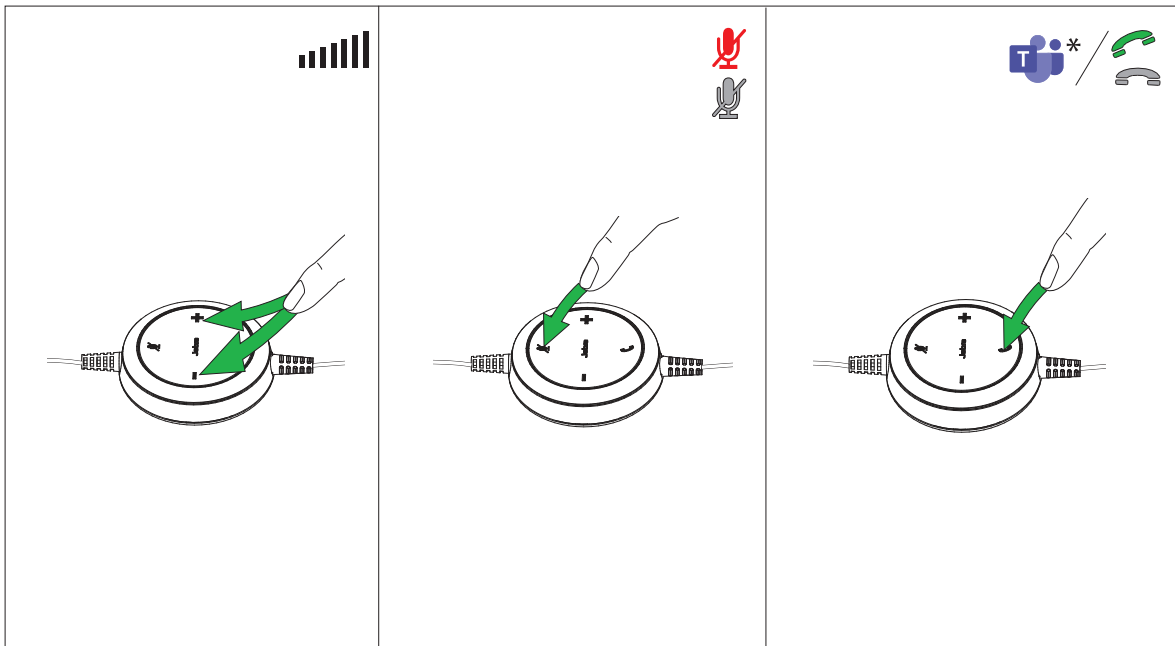

Jabra Evolve™ 20/20SE headset

Quick start guide

*requires Microsoft Teams headset variant