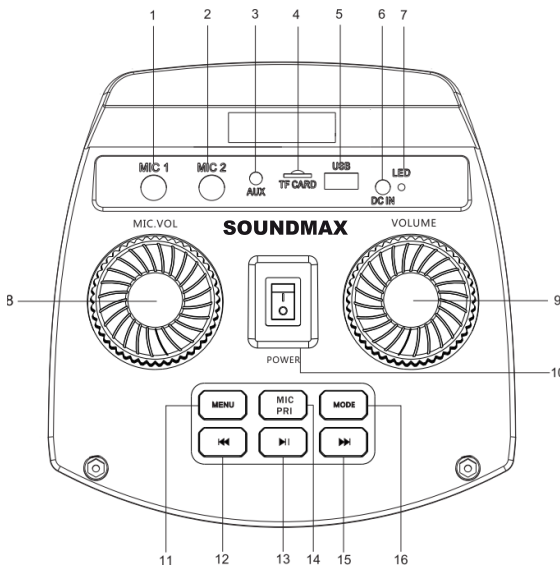

## Description

1. Microphone 1 input
2. Microphone 2 input
3. AUX input
4. TF (micro SD) card slot
5. USB port
6. DC IN (DC 9V, 1.5A charging port)
7. Power/Charge LED
8. Microphone volume knob
9. Master volume knob
10. Power On/Off switch
11. MENU button
12. PREVIOUS (⏮) button
13. PLAY/PAUSE (⏪) button
14. NEXT (⏩) button
15. MODE button (USB/TF/FM/BT/AUX)