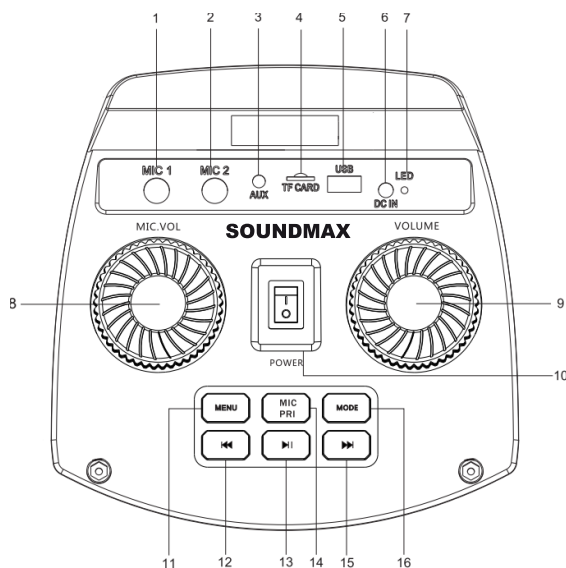

Руководство по эксплуатации

Уважаемый покупатель!

Благодарим Вас за покупку нашего изделия. Чтобы понять, как правильно и безопасно пользоваться изделием, рекомендуется тщательно изучить настоящее руководство перед включением, регулировкой и эксплуатацией изделия. Сохраняйте руководство для использования в будущем.

Описание

1. Вход для 1-го микрофона
2. Вход для 2-го микрофона
3. Вход AUX (линейный вход)
4. Разъем карты памяти TF (micro SD)
5. USB-порт
6. DC IN (DC 9V, 1,5 A порт зарядки)
7. Индикатор заряда
8. Регулятор громкости микрофона
9. Общий регулятор громкости
10. Переключатель питания ON/OFF
11. Кнопка MENU
12. Кнопка ⏪
13. Кнопка ⏩
14. Кнопка MIC PRI
15. Кнопка ⏩
16. Кнопка MODE (USB / TF / FM / BT / AUX)