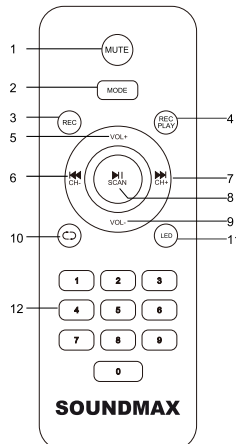

## Description

1. Microphone 1 input
2. Microphone 2 input
3. AUX input
4. TF (micro SD) card slot
5. USB port
6. DC IN (DC 9V, 1.5A charging port)
7. Power/Charge LED
8. Microphone volume knob
9. Master volume knob
10. Power On/Off switch
11. MENU button
12. PREVIOUS (⏮) button
13. PLAY/PAUSE (⏪) button
14. NEXT (⏩) button
15. MODE button (USB/TF/FM/BT/AUX)