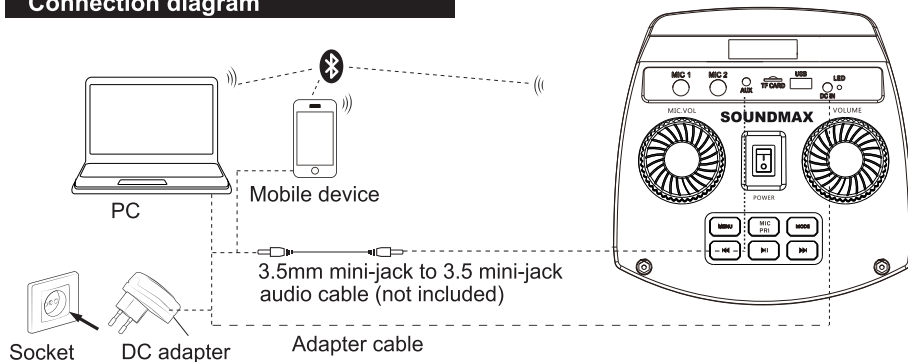

Instruction manual

Connection diagram

Important safeguards

- The instruction manual contains important operating and maintenance instructions. For your safety, it is necessary to refer to the manual. Keep the manual for future use.
  - Do not hit or drop the unit
  - Do not expose the unit to vibration, direct sunlight, too high or low temperatures or humidity.
  - Do not disassemble the unit yourselves. Refer servicing to qualified service personnel

All the illustrations in this manual are schematic images, which may differ from actual objects.

Power supply

- The unit operates on an internal rechargeable Li-ion battery and 220V mains via DC adapter.
  - The battery can be recharged with the provided power adapter with an output voltage of 9V, a current of 1.5A. Before first plugging the appliance check that the voltage indicated on the rating label corresponds to the mains voltage in your home.

- Plug the adapter cable into the DC IN socket on the unit.
- Plug the adapter to the power source (e.g. wall outlet).
- For best results, try to fully charge the battery before each use. If the battery is drained, please allow it to recharge for a few hours.
- Push the OFF/ON switch into ON position to switch the unit on. Put it into OFF position to switch off.

General operations

Bluetooth wireless playback

- This unit can wirelessly playback audio from any device with Bluetooth A2DP function.
  - The wireless range is approximately within 10 meters in direct line of sight.