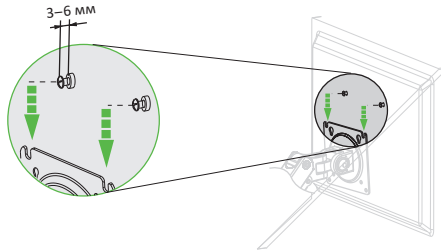

2.2

Қуат кәбілін және дисплей кәбілін орнату

Дисплейді орнату

4.1

4.2

4.3

Айналуды реттеу

Кронштейннің үстелдегі орналасуы

| | |
|---|---|
| <p>6.1</p> <p>Дұрыс емес позиция</p> <p>Дұрыс позиция</p> <p>Diagram 6.1 illustrates the correct and incorrect placement of the monitor bracket on the desk. The left column, labeled 'Дұрыс емес позиция' (Incorrect position), shows two examples of the bracket being placed at an angle to the desk surface, marked with a red 'X'. The right column, labeled 'Дұрыс позиция' (Correct position), shows two examples of the bracket being placed flush against the desk surface, marked with a green checkmark. A vertical dashed line separates the two columns.</p> | <p>6.2</p> <p>Diagram 6.2 illustrates the correct placement of the monitor bracket on the desk. A red 'X' and a green checkmark are shown above a circular inset. The inset shows the bracket being placed flush against the desk surface, with a green dashed circle indicating the correct alignment.</p> |
|---|---|