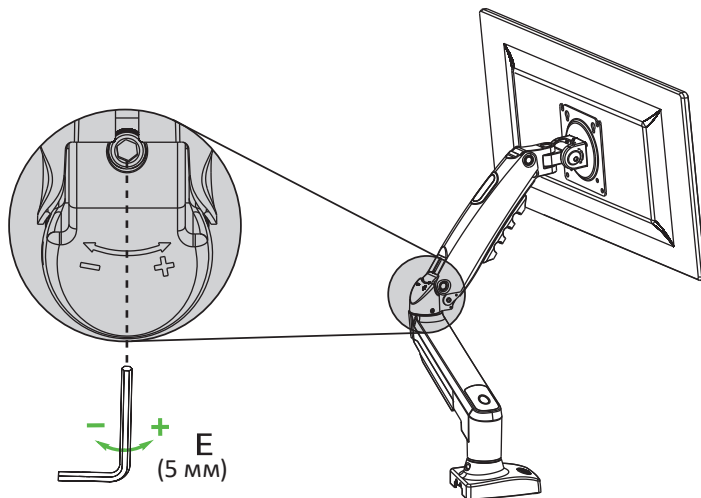

2.2

Қуат кәбілін және дисплей кәбілін орнату

Дисплейді орнату

4.1

4.2

4.3

Айналуды реттеу

Кронштейннің үстелдегі орналасуы

| | |
|---|---|
| <p>6.1</p> <p>Дұрыс емес позиция</p> <p>Дұрыс позиция</p> <p>Diagram 6.1 illustrates the correct and incorrect placement of the monitor bracket on the desk. The left column, labeled 'Дұрыс емес позиция' (Incorrect position), shows two examples of the bracket being placed at an angle to the desk surface, marked with a red 'X'. The right column, labeled 'Дұрыс позиция' (Correct position), shows two examples of the bracket being placed flush against the desk surface, marked with a green checkmark. A vertical dashed line separates the two columns.</p> | <p>6.2</p> <p>Diagram 6.2 illustrates the correct placement of the monitor bracket on the desk. A red 'X' and a green checkmark are shown above a circular inset. The inset shows the bracket being placed flush against the desk surface, with a green dashed circle indicating the correct alignment.</p> |
|---|---|