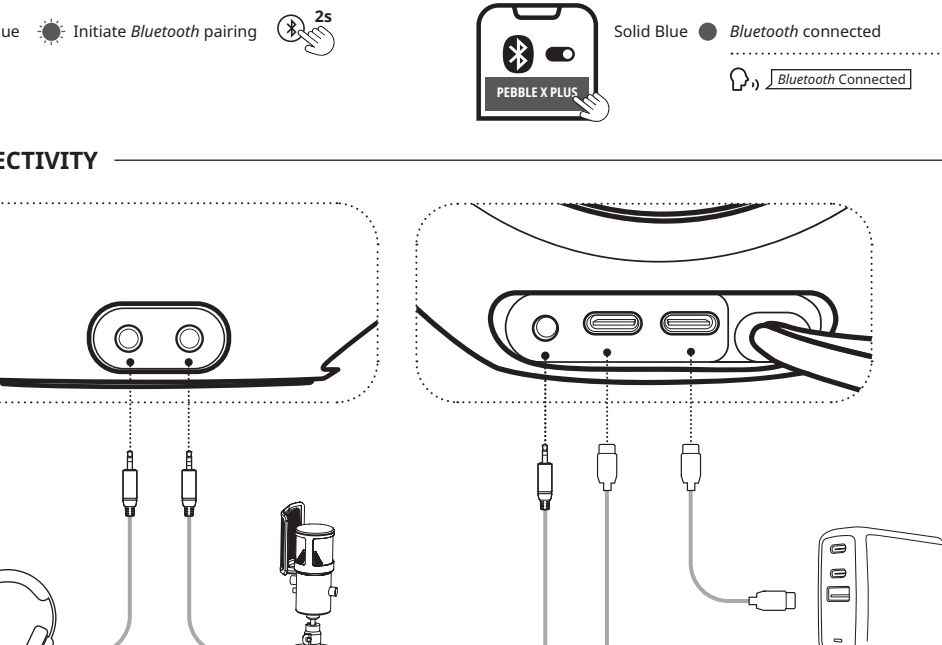

CONNECTIVITY

1) Headset / Headphones 2) Microphone 3) Tablets / Mobile Devices 4) Portable Players 5) PC / Mac 6) PlayStation® Consoles 7) USB PD Adapter *USB PD Adapter not included