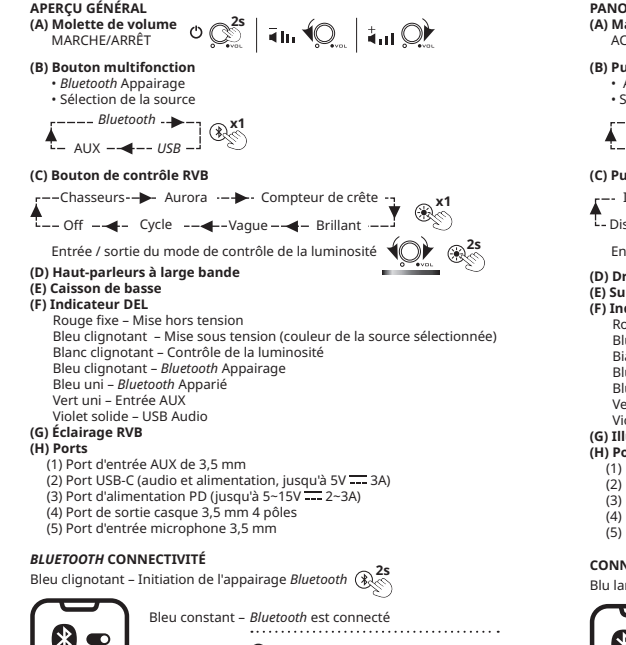

CONNECTIVITY

1) Headset / Headphones 2) Microphone 3) Tablets / Mobile Devices 4) Portable Players 5) PC / Mac 6) PlayStation® Consoles 7) USB PD Adapter *USB PD Adapter not included