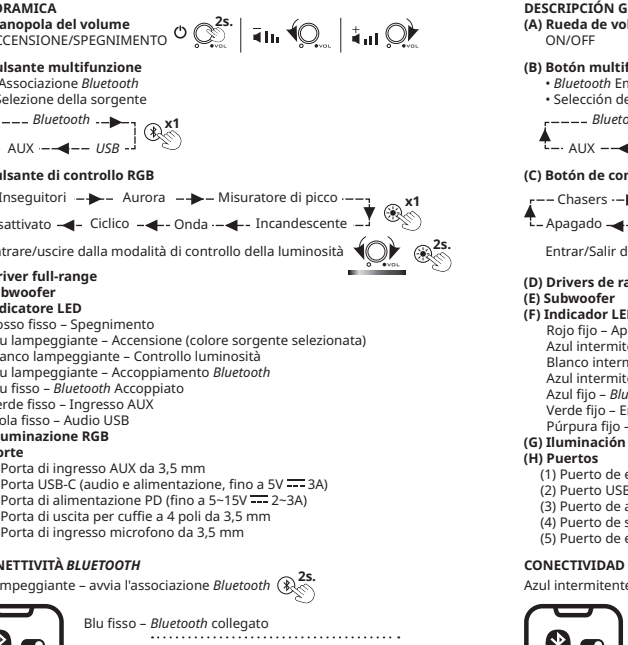

CONNECTIVITY

1) Headset / Headphones 2) Microphone 3) Tablets / Mobile Devices 4) Portable Players 5) PC / Mac 6) PlayStation® Consoles 7) USB PD Adapter *USB PD Adapter not included