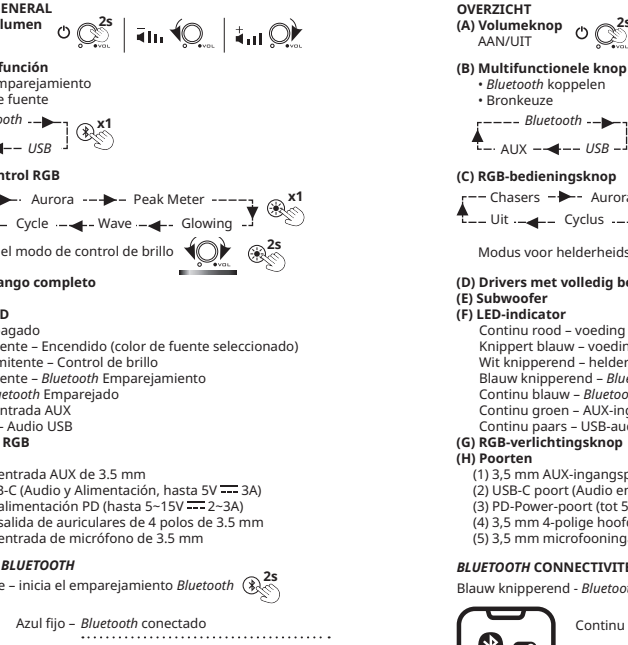

CONNECTIVITY

1) Headset / Headphones 2) Microphone 3) Tablets / Mobile Devices 4) Portable Players 5) PC / Mac 6) PlayStation® Consoles 7) USB PD Adapter *USB PD Adapter not included