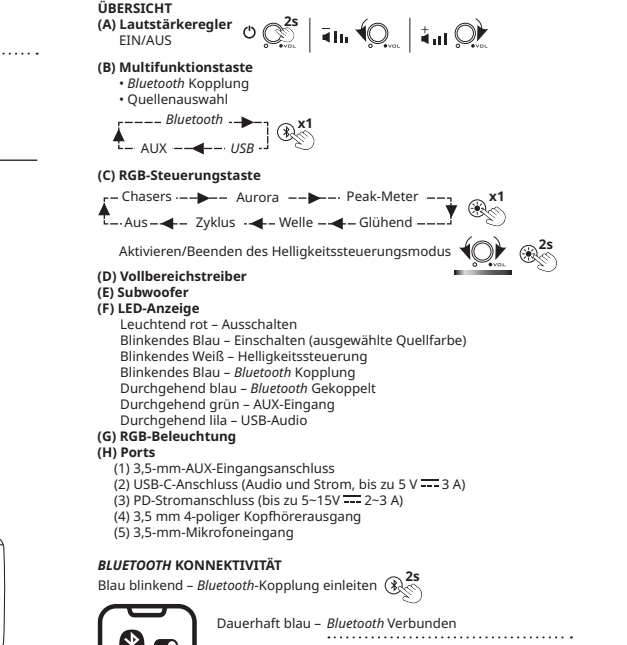

CONNECTIVITY

1) Headset / Headphones 2) Microphone 3) Tablets / Mobile Devices 4) Portable Players 5) PC / Mac 6) PlayStation® Consoles 7) USB PD Adapter *USB PD Adapter not included