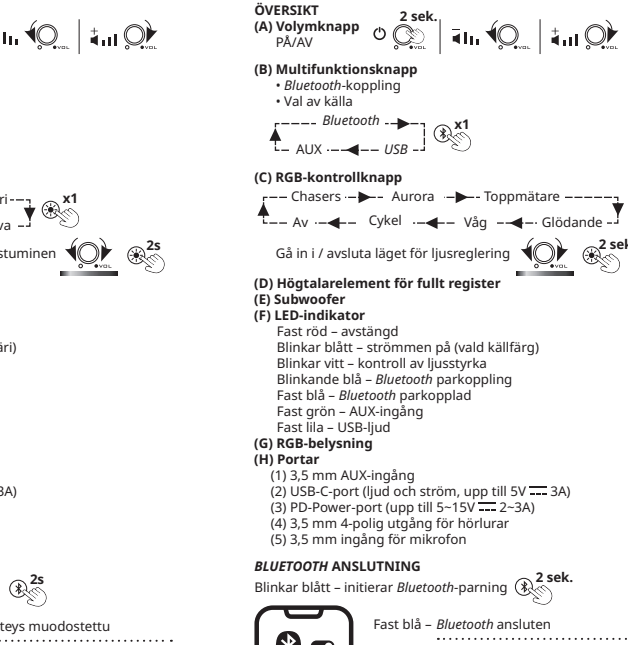

CONNECTIVITY

1) Headset / Headphones 2) Microphone 3) Tablets / Mobile Devices 4) Portable Players 5) PC / Mac 6) PlayStation® Consoles 7) USB PD Adapter *USB PD Adapter not included

CONNECTIVITY

1) Headset / Headphones 2) Microphone 3) Tablets / Mobile Devices 4) Portable Players 5) PC / Mac 6) PlayStation® Consoles 7) USB PD Adapter *USB PD Adapter not included