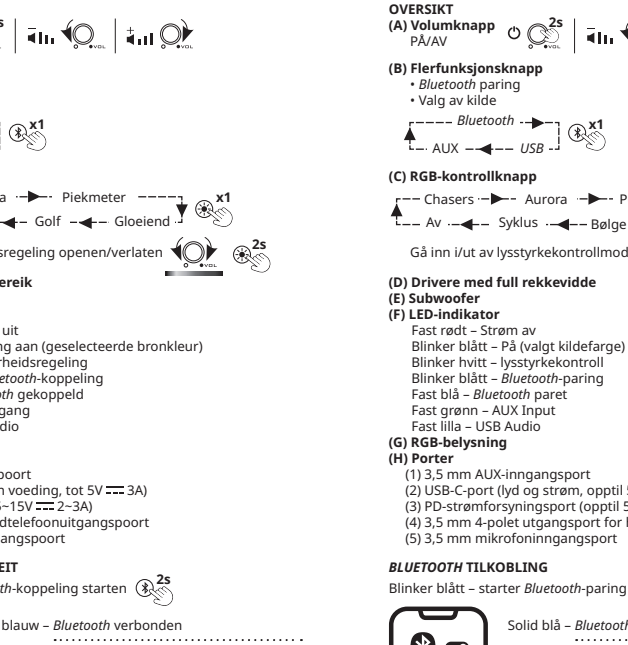

CONNECTIVITY

1) Headset / Headphones 2) Microphone 3) Tablets / Mobile Devices 4) Portable Players 5) PC / Mac 6) PlayStation® Consoles 7) USB PD Adapter *USB PD Adapter not included