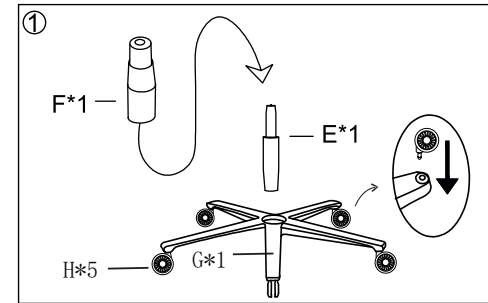

Условные обозначение / designations:

A *1		G *1	
B *1		H *5	
C *1		I *4 M8x16mm	
D *1		J *4 M8x25mm	
E *1		K *2 M5x10mm	
F *1		L *4	
O *1		M *1	
		N *2	
		P *1	

Инструкция по сборке / Assembly Instructions:

Cleaning:

If there are stains on the surfaces of the chair, apply some polish on a soft towel and rub the stains until they dissolves.

Note: Do not apply the polish directly on the chair.