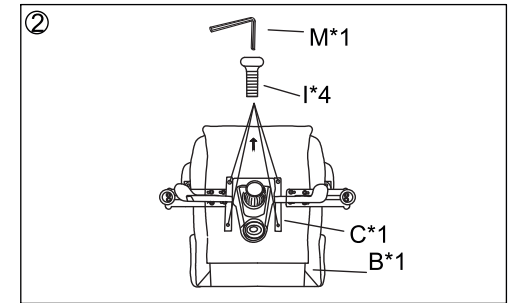

Очистка:

Если на поверхности кресла есть пятна, нанесите на мягкое полотенце немного чистящего средства и протирайте пятна, пока они не растворятся.

Предупреждение: не наносите чистящее средство непосредственно на кресло.