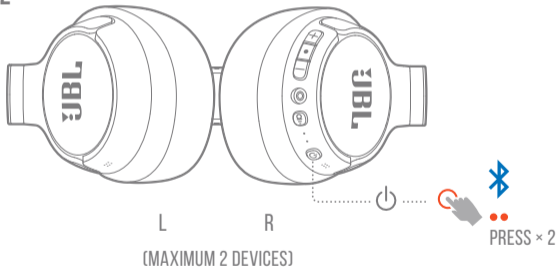

MICROSOFT SWIFT PAIR

MULTI-POINT CONNECTION

1

2

3

CONTROLS

- PRESS × 1
- HOLD (2s)

* ENABLE ADVANCE CONTROLS BY CONNECTING YOUR JBL TUNE770NC TO JBL HEADPHONES APP 