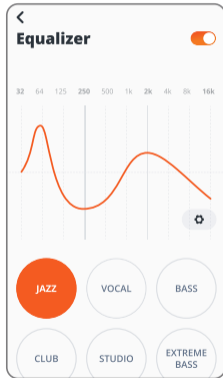

WIRED LISTENING MODE

VOICEWARE

DO MORE WITH THE APP

*

*ONLY AVAILABLE ON ANDROID™

CHARGING

CHARGE  →  2HR

5MIN  = 3HR 