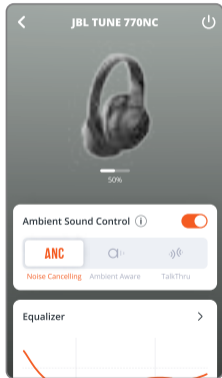

POWER ON & CONNECT

HOLD (2s)

OTHERS

ANDROID™ 6.0+

WINDOWS 10 V1803+

* TO ENTER PAIRING MODE AGAIN, POWER OFF AND HOLD  FOR 5 SECONDS.

CHOOSE "JBL TUNE770NC" TO CONNECT

Fast Pair

MICROSOFT SWIFT PAIR

MULTI-POINT CONNECTION

1

2

3

CONTROLS

- PRESS × 1
- HOLD (2s)

* ENABLE ADVANCE CONTROLS BY CONNECTING YOUR JBL TUNE770NC TO JBL HEADPHONES APP 

WIRED LISTENING MODE

VOICEWARE

DO MORE WITH THE APP

*

*ONLY AVAILABLE ON ANDROID™

CHARGING

CHARGE  →  2HR

5MIN  = 3HR 