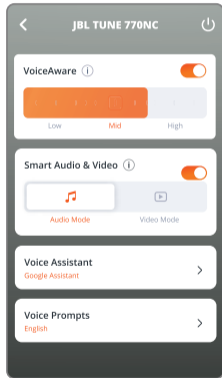

WIRED LISTENING MODE

VOICEWARE

DO MORE WITH THE APP

*

*ONLY AVAILABLE ON ANDROID™

CHARGING

CHARGE  →  2HR

5MIN  = 3HR 