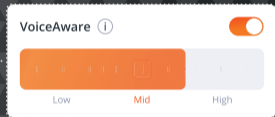

WIRED LISTENING MODE

VOICEWARE

DO MORE WITH THE APP

*

*ONLY AVAILABLE ON ANDROID™

CHARGING

CHARGE  →  2HR

5MIN  = 3HR 