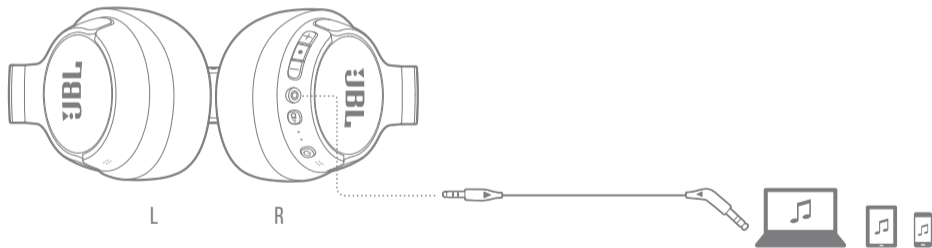

WIRED LISTENING MODE