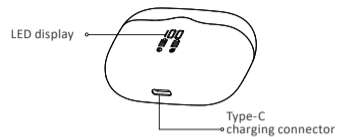

Device Diagram