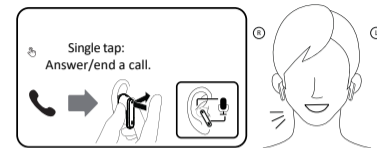

Call

Charging the Earbuds

Insert the earbuds into the case to charge them automatically.