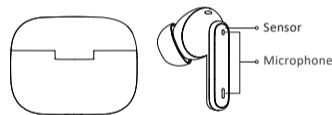

Device Diagram