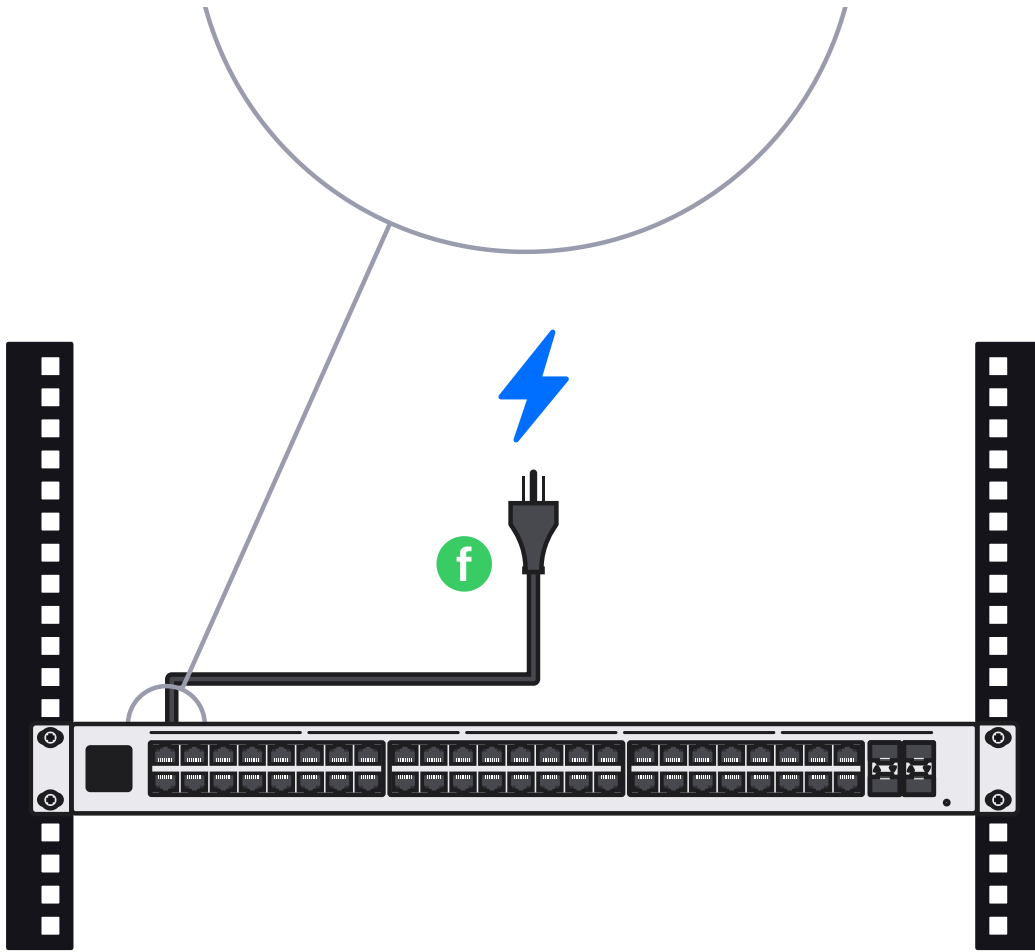

1x

6

A

10G

A gauge with a needle pointing to the 10G mark. The gauge has a blue arc on the left and a grey arc on the right. Below the gauge is a blue semi-circle.

B

2.5G

A gauge with a needle pointing to the 2.5G mark. The gauge has a blue arc on the left and a grey arc on the right. Below the gauge is a blue semi-circle.