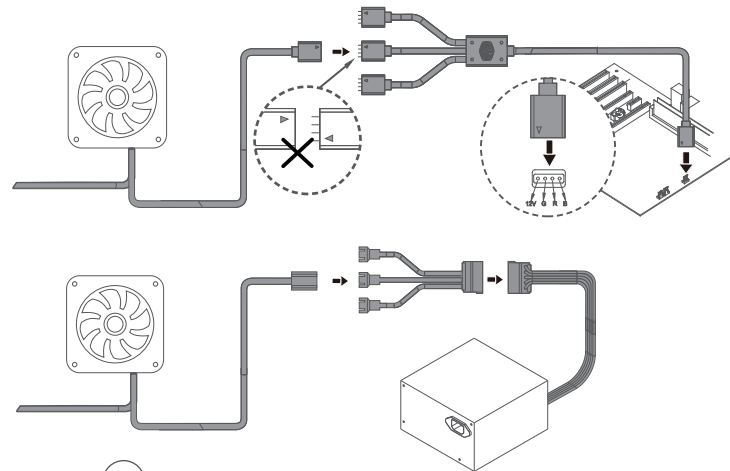

- 5 A x 1 / C x 1
- 6 A x 1 / B x 1 (select model only)
- 7 A x 2 / B x 2 / D x 1 / E x 1