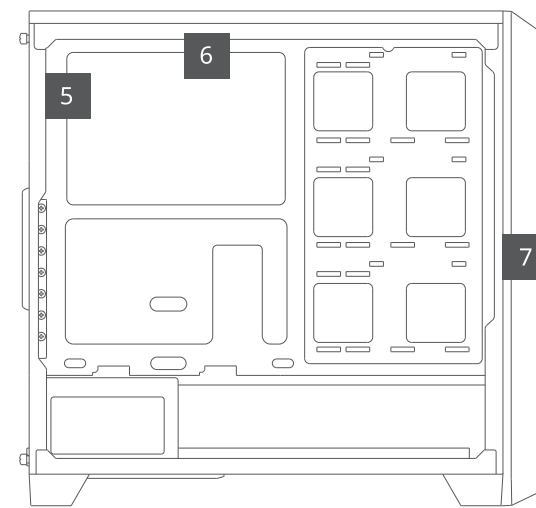

- 5 A x 1 / C x 1
- 6 A x 1 / B x 1 (select model only)
- 7 A x 2 / B x 2 / D x 1 / E x 1