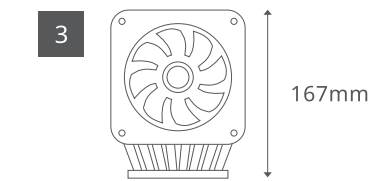

- 5 A x 1 / C x 1
- 6 A x 1 / B x 1 (select model only)
- 7 A x 2 / B x 2 / D x 1 / E x 1