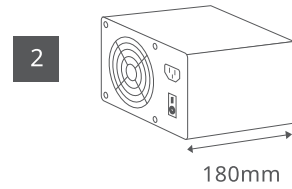

- 5 A x 1 / C x 1
- 6 A x 1 / B x 1 (select model only)
- 7 A x 2 / B x 2 / D x 1 / E x 1