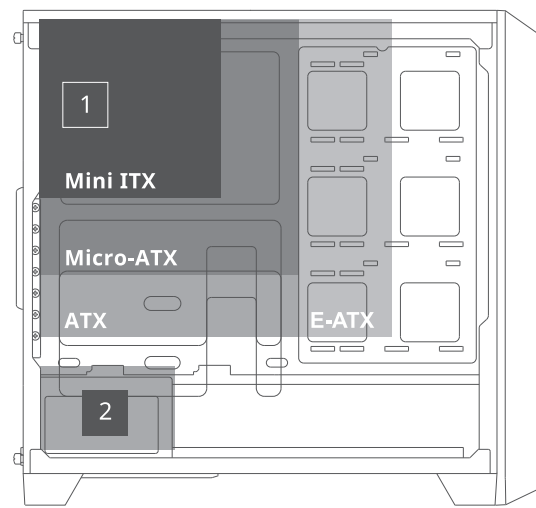

- 5 A x 1 / C x 1
- 6 A x 1 / B x 1 (select model only)
- 7 A x 2 / B x 2 / D x 1 / E x 1