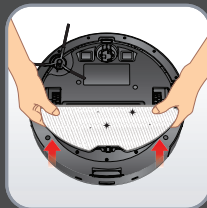

**X-PLOER**

SERIE 65+

SERIE 70+

How to install the robot  
and connect it with the  
“Tefal Robots” app?

How to use the  
app?

How to use the  
mop?

How to maintain  
my robot to keep  
its performance?

How to change  
your hygiene+  
bag?