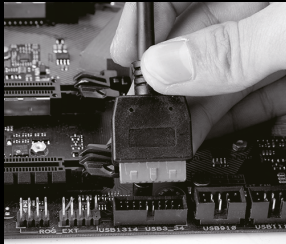

HD Audio

USB 3.0 HD Audio

<<+>
<<->

<<+>,
<<->

HDD LED(HDD- LED)

POWER LED(LED)

RESET SW ()

POWER SW ()