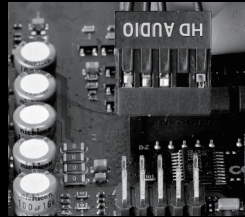

HD Audio

USB 3.0 HD Audio

<<+>
<<->

<<+>,
<<->

HDD LED(HDD- LED)

POWER LED(LED)

RESET SW ()

POWER SW ()