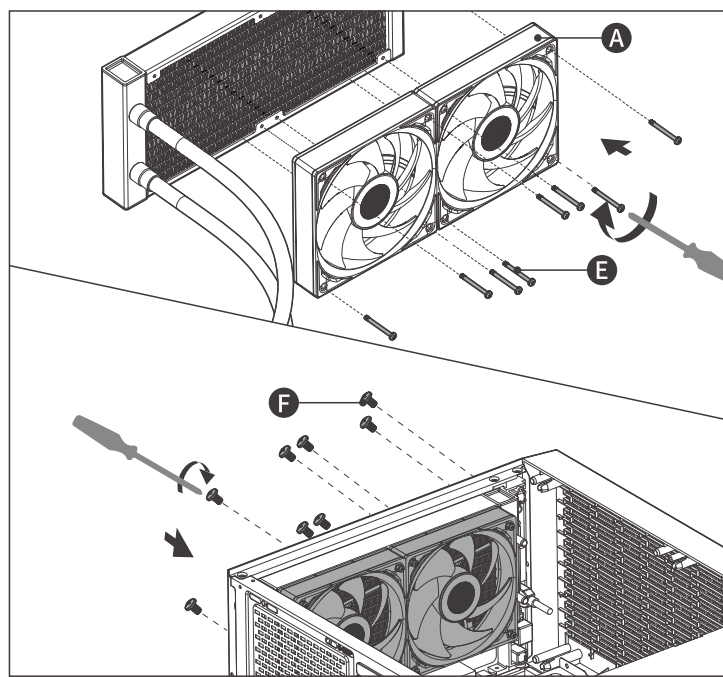

DS Series

01. Buckle and accessories

INTEL: **B C G H**
 INTEL 20XX: **C I H**
 AMD: **D G H**

02. 240Fan water drain installation

03. 360Fan water drain installation

04. INTEL- LGA 18XX/1700/1200/115X

05. INTEL- LGA 20XX