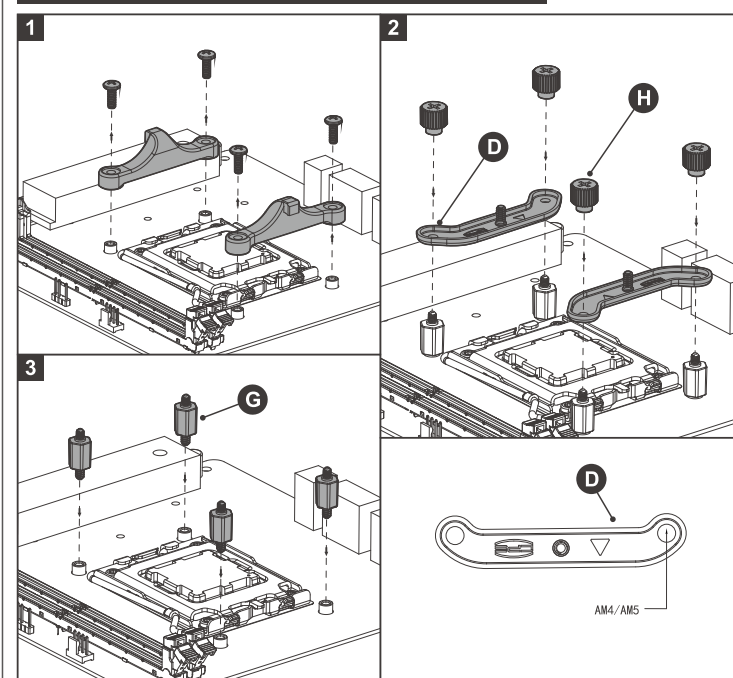

06. AMD - AM5/AM4