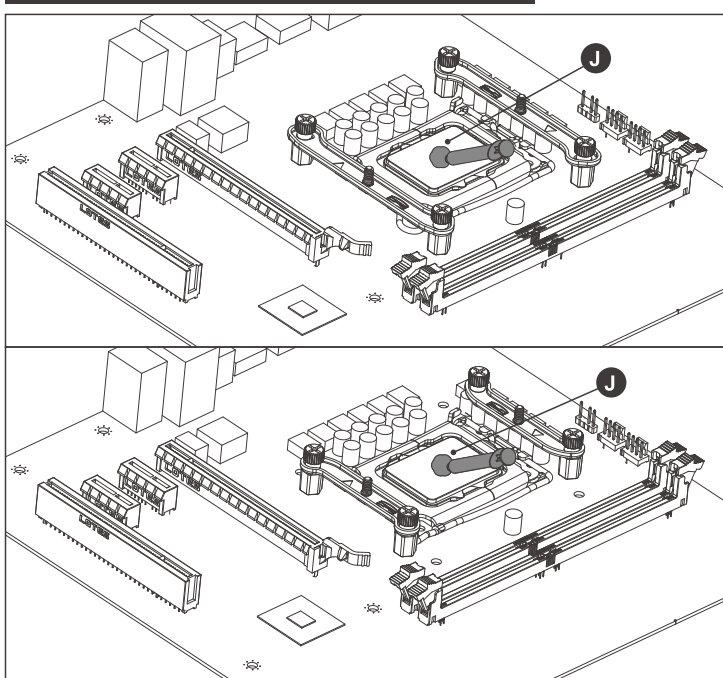

07. INTEL&AMD