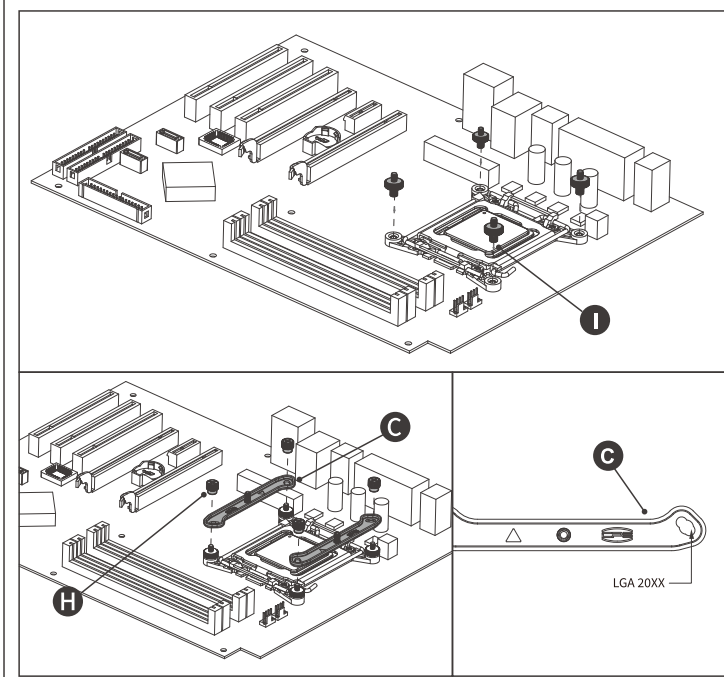

DS Series

01. Buckle and accessories

INTEL: **B C G H**
 INTEL 20XX: **C I H**
 AMD: **D G H**

02. 240Fan water drain installation

03. 360Fan water drain installation

04. INTEL- LGA 18XX/1700/1200/115X

05. INTEL- LGA 20XX