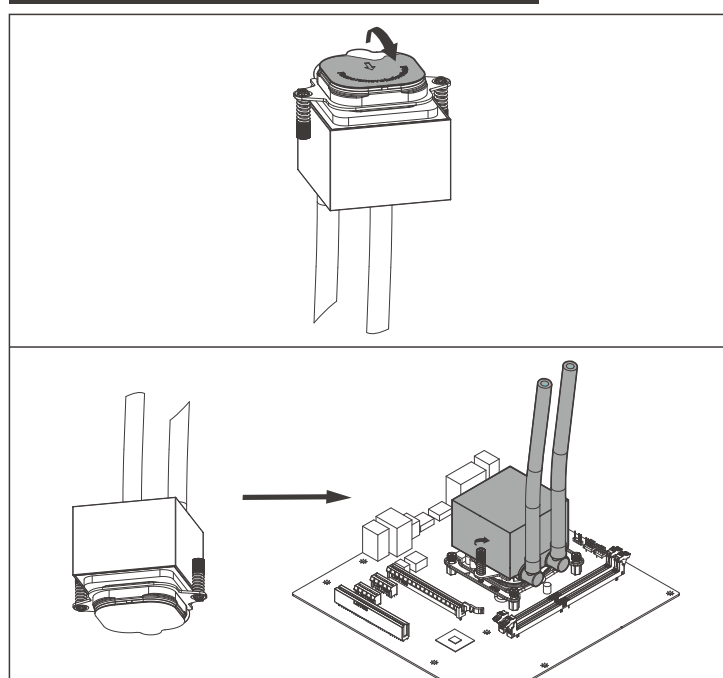

08. INTEL&AMD