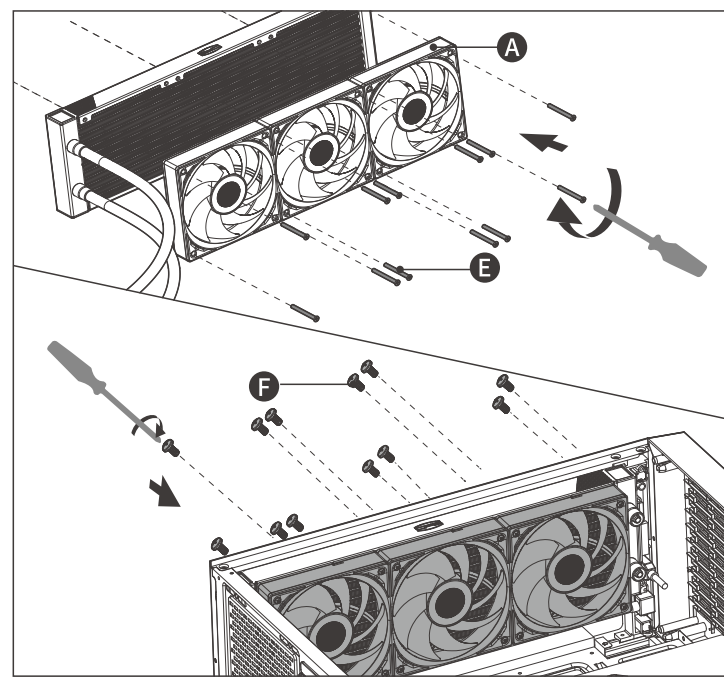

DS Series

01. Buckle and accessories

INTEL: **B C G H**
 INTEL 20XX: **C I H**
 AMD: **D G H**

02. 240Fan water drain installation

03. 360Fan water drain installation

04. INTEL- LGA 18XX/1700/1200/115X

05. INTEL- LGA 20XX