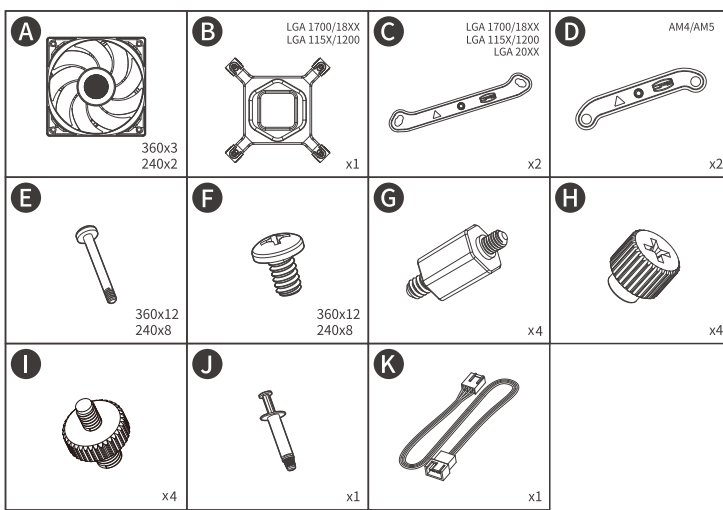

DS Series

01. Buckle and accessories

INTEL: **B C G H**
 INTEL 20XX: **C I H**
 AMD: **D G H**

02. 240Fan water drain installation

03. 360Fan water drain installation

04. INTEL- LGA 18XX/1700/1200/115X

05. INTEL- LGA 20XX