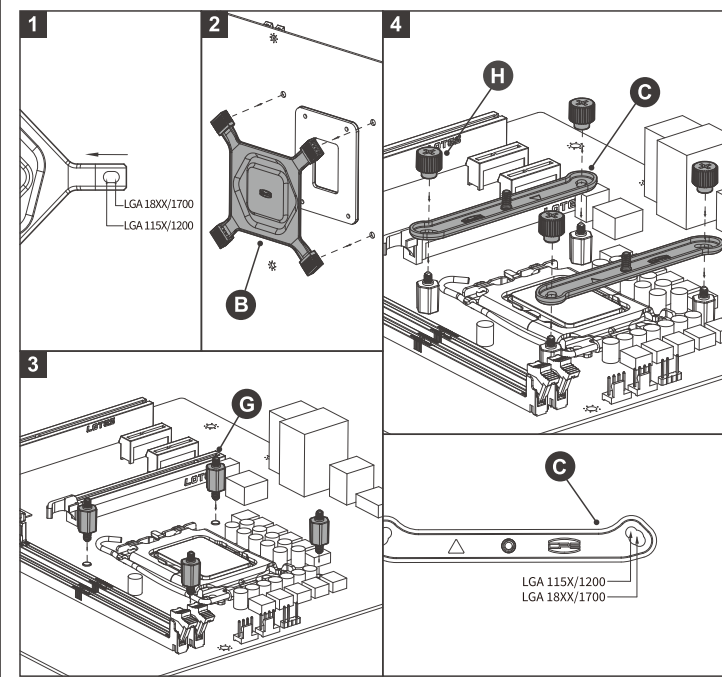

DS Series

01. Buckle and accessories

INTEL: **B C G H**
 INTEL 20XX: **C I H**
 AMD: **D G H**

02. 240Fan water drain installation

03. 360Fan water drain installation

04. INTEL- LGA 18XX/1700/1200/115X

05. INTEL- LGA 20XX