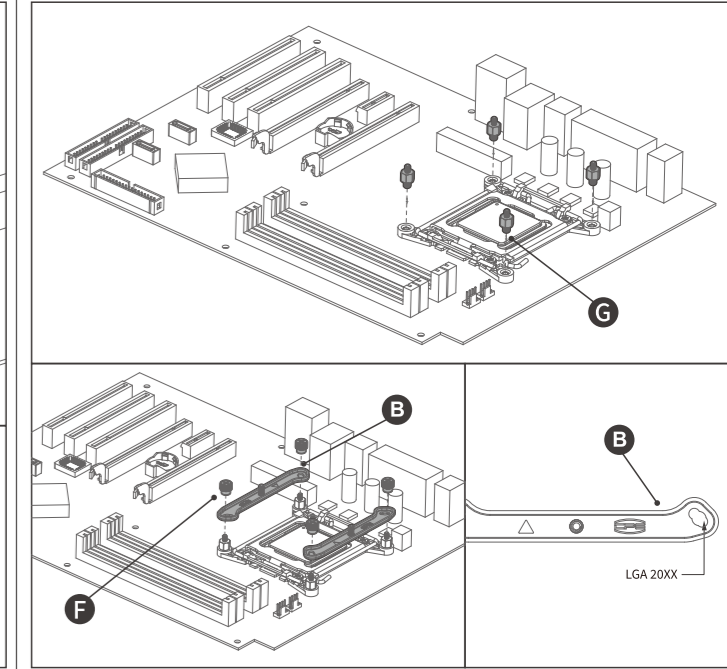

DS Series

01. Buckle and accessories

INTEL: A B E F
 INTEL 20XX: B G F
 AMD: C E F

02. 240Fan water drain installation

03. 360Fan water drain installation

04. INTEL- LGA 1851/1700/1200/115X

05. INTEL- LGA 20XX

06. AMD - AM5/AM4

07. INTEL&AMD

08. INTEL&AMD

09. INTEL&AMD

10. 240/360Fan pump wiring diagram