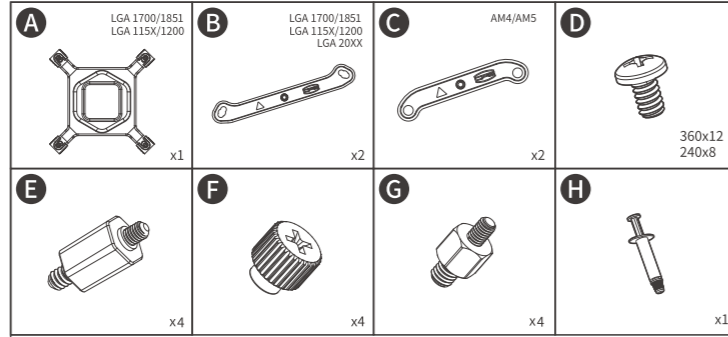

DS Series

01. Buckle and accessories

INTEL: A B E F
 INTEL 20XX: B G F
 AMD: C E F

02. 240Fan water drain installation

03. 360Fan water drain installation

04. INTEL- LGA 1851/1700/1200/115X

05. INTEL- LGA 20XX