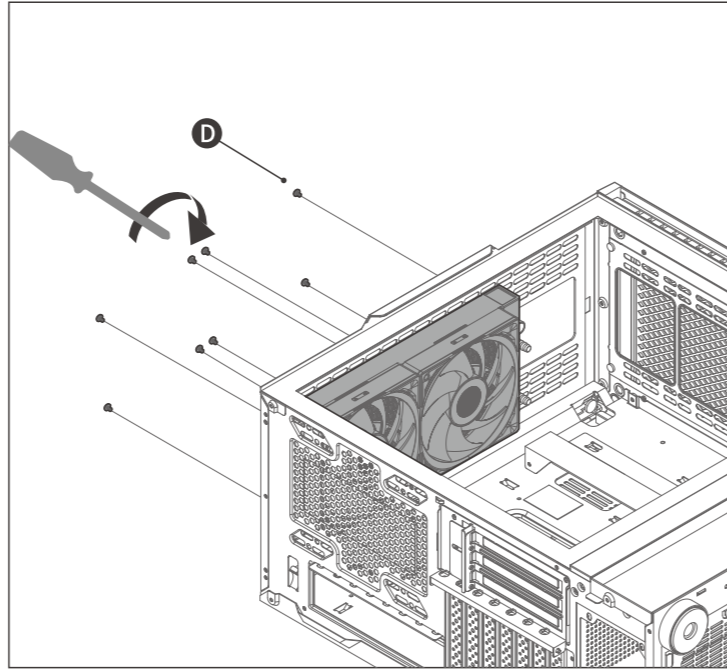

DS Series

01. Buckle and accessories

INTEL: A B E F
 INTEL 20XX: B G F
 AMD: C E F

02. 240Fan water drain installation

03. 360Fan water drain installation

04. INTEL- LGA 1851/1700/1200/115X

05. INTEL- LGA 20XX