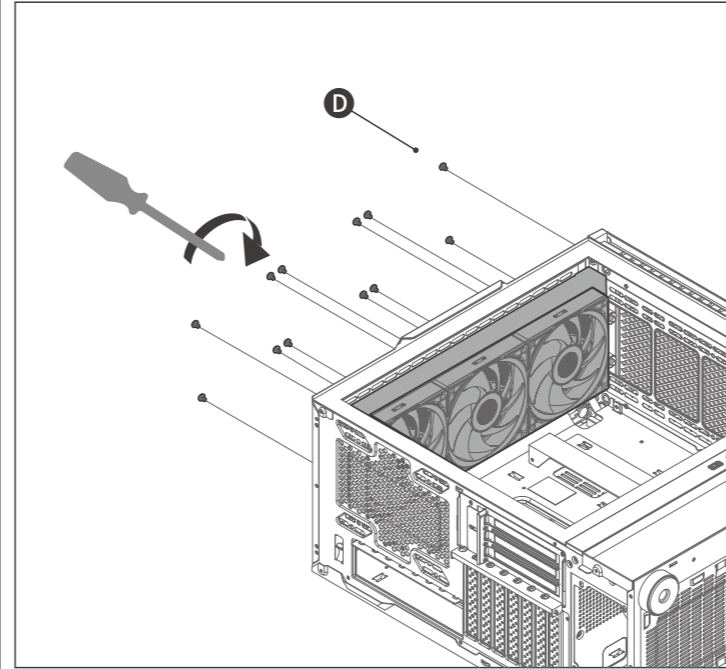

DS Series

01. Buckle and accessories

INTEL: A B E F
 INTEL 20XX: B G F
 AMD: C E F

02. 240Fan water drain installation

03. 360Fan water drain installation

04. INTEL- LGA 1851/1700/1200/115X

05. INTEL- LGA 20XX