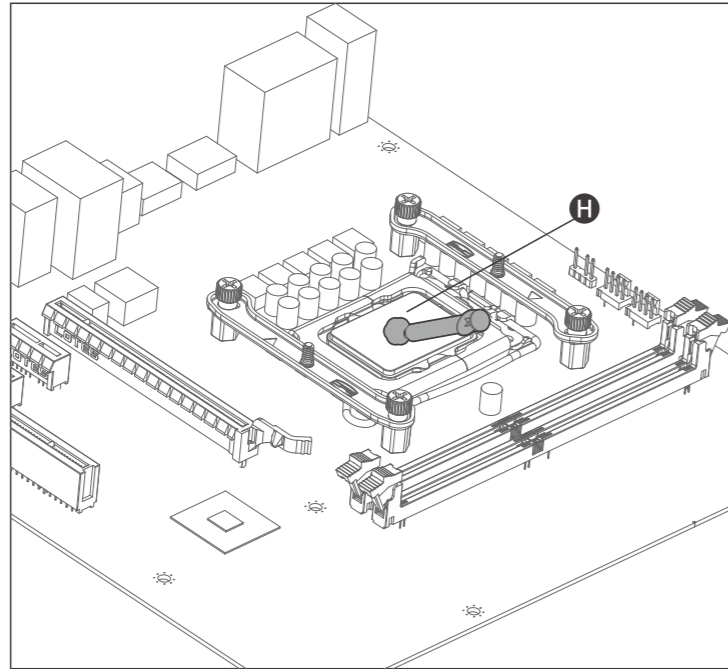

DS Series

01. Buckle and accessories

INTEL: A B E F
 INTEL 20XX: B G F
 AMD: C E F

02. 240Fan water drain installation

03. 360Fan water drain installation

04. INTEL- LGA 1851/1700/1200/115X

05. INTEL- LGA 20XX

06. AMD - AM5/AM4

07. INTEL&AMD

08. INTEL&AMD

09. INTEL&AMD

10. 240/360Fan pump wiring diagram