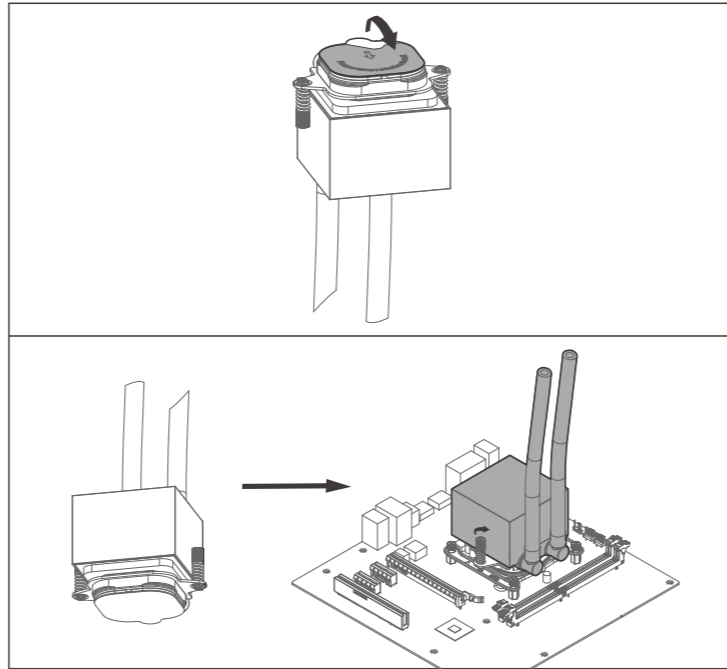

08. INTEL&AMD