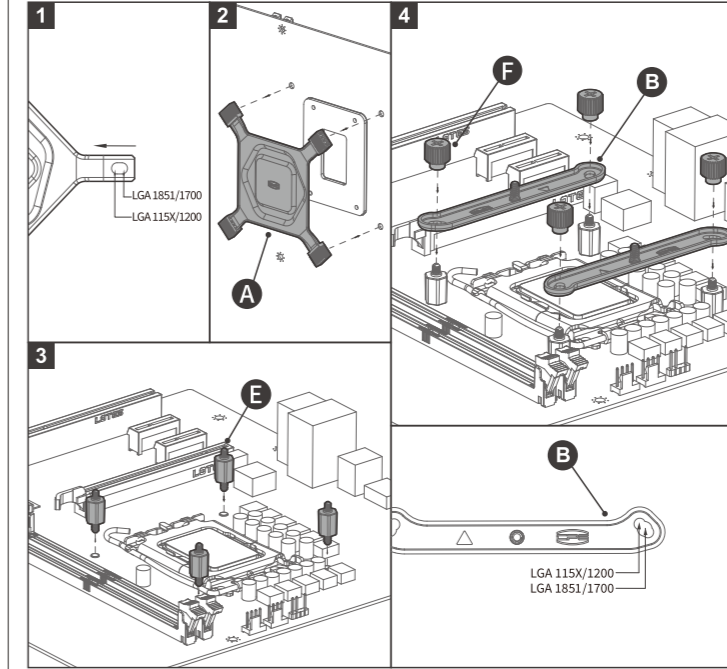

DS Series

01. Buckle and accessories

INTEL: A B E F
 INTEL 20XX: B G F
 AMD: C E F

02. 240Fan water drain installation

03. 360Fan water drain installation

04. INTEL- LGA 1851/1700/1200/115X

05. INTEL- LGA 20XX

06. AMD - AM5/AM4

07. INTEL&AMD

08. INTEL&AMD

09. INTEL&AMD

10. 240/360Fan pump wiring diagram