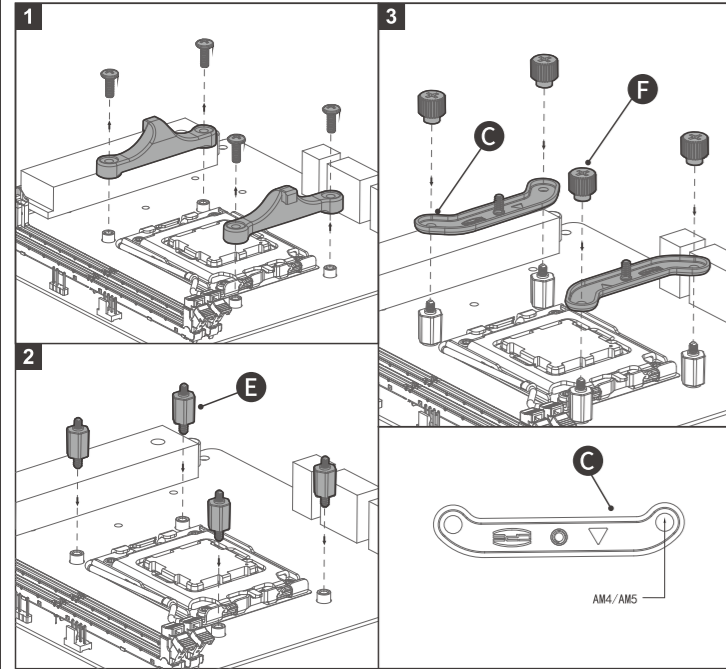

06. AMD - AM5/AM4