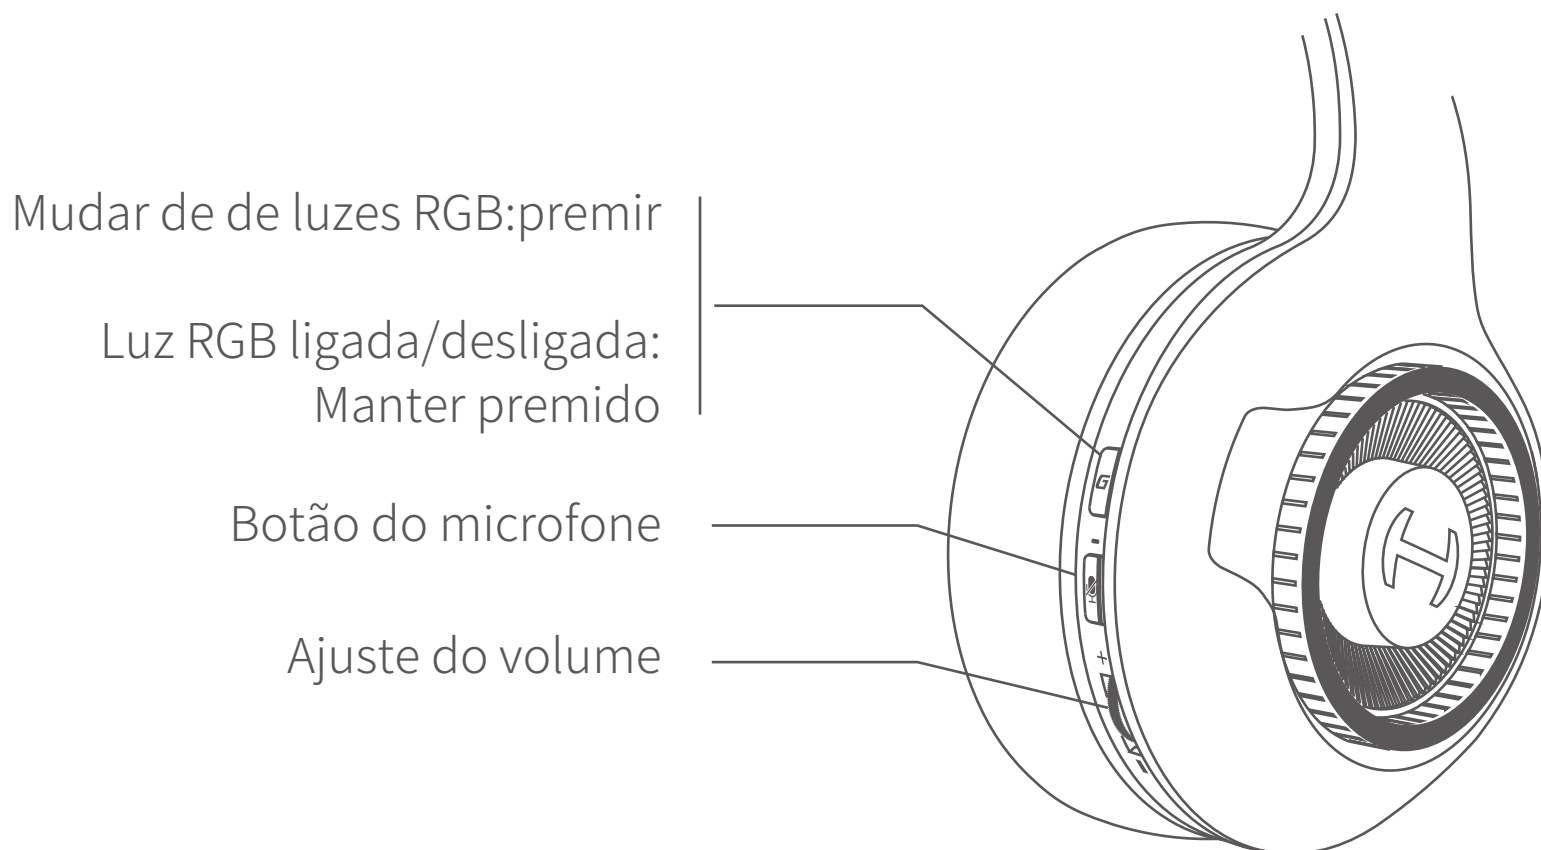

PT

■ Descrição do produto

■ Instalação do software de ajuste de efeito sonoro

- Inicie sessão no website HECATE: www.hecategaming.com para transferir o software de G33, localize o ficheiro "setup.exe" e instale o software HECATE (sistemas Windows 7, Windows 8, Windows 8.1 e Windows 10 suportados);
- Siga as instruções para concluir a instalação.

Nota: As imagens são apenas ilustrativas e podem diferir do produto real.