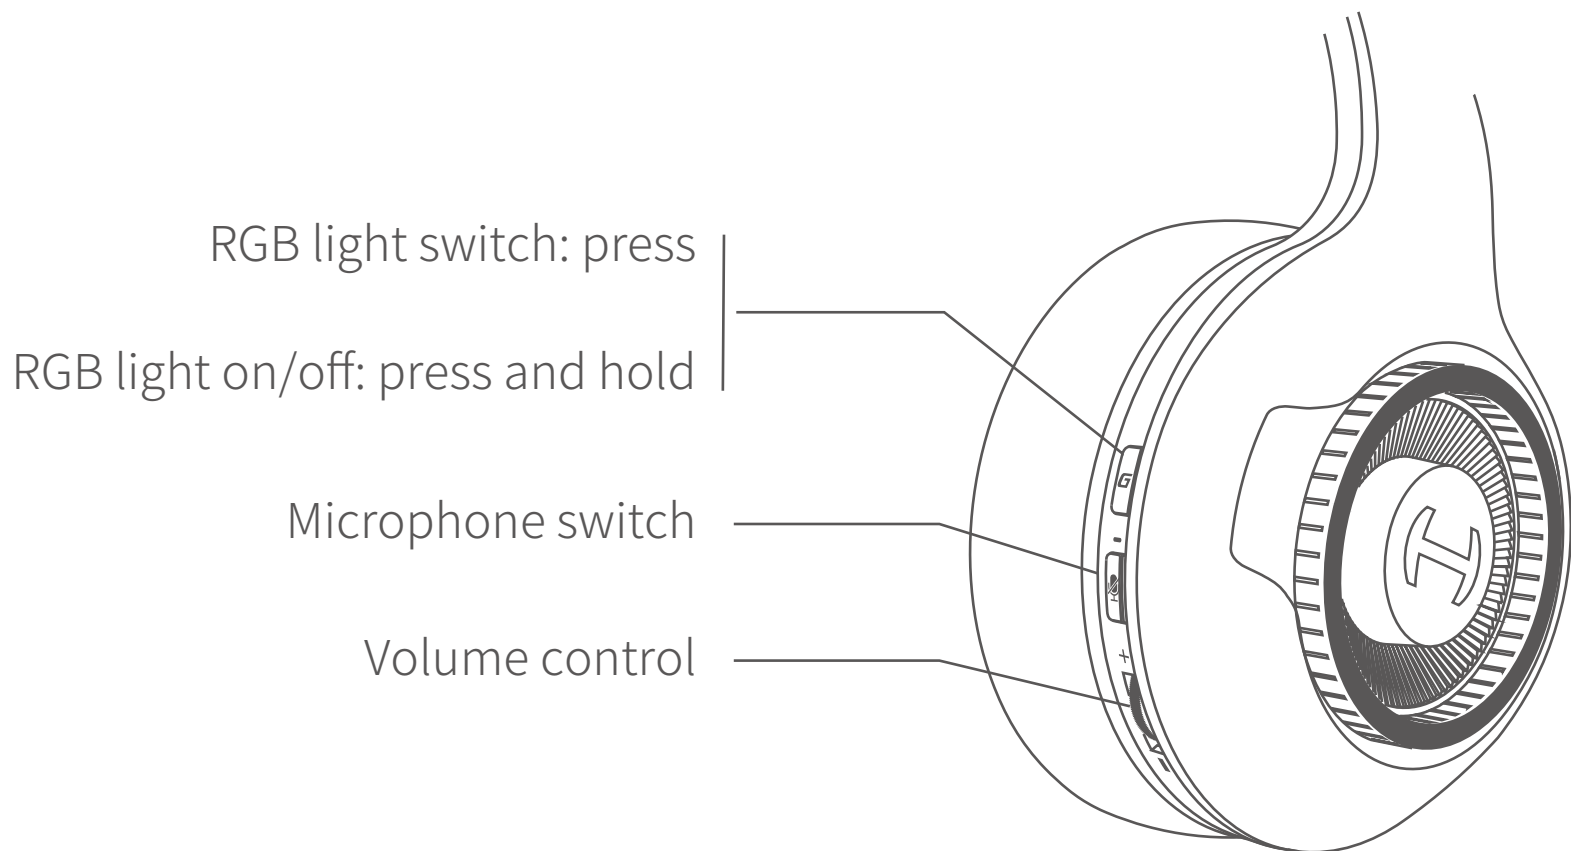

EDIFIER[®]

HECATE *G33*

7.1 SURROUND SOUND USB GAMING HEADSET

EN

■ Product description

■ Installation of the sound effect adjustment software

- Please log in HECATE home page website: www.hecategaming.com to download software of G33, find the "setup.exe" file, and install the HECATE software (Windows 7, Windows 8, Windows 8.1 and Windows 10 systems supported);
- Please follow the instructions to complete the installation.