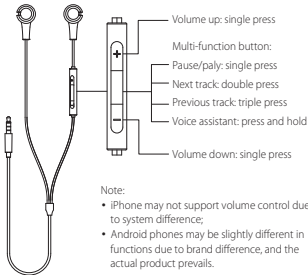

EN · Functional operation instructions