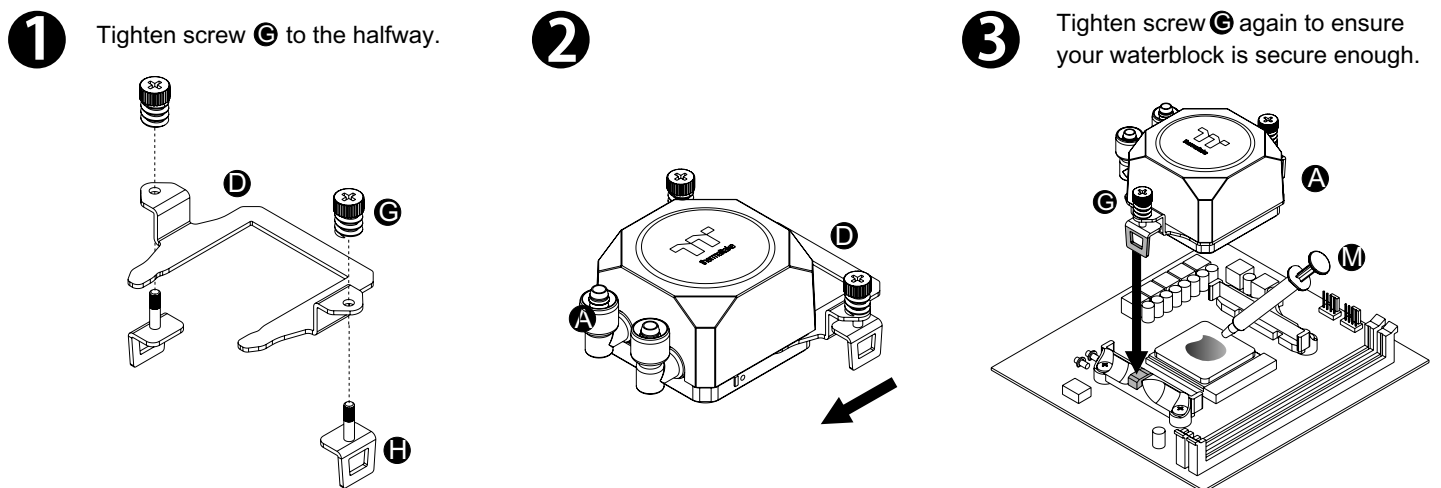

AMD Installation Guide