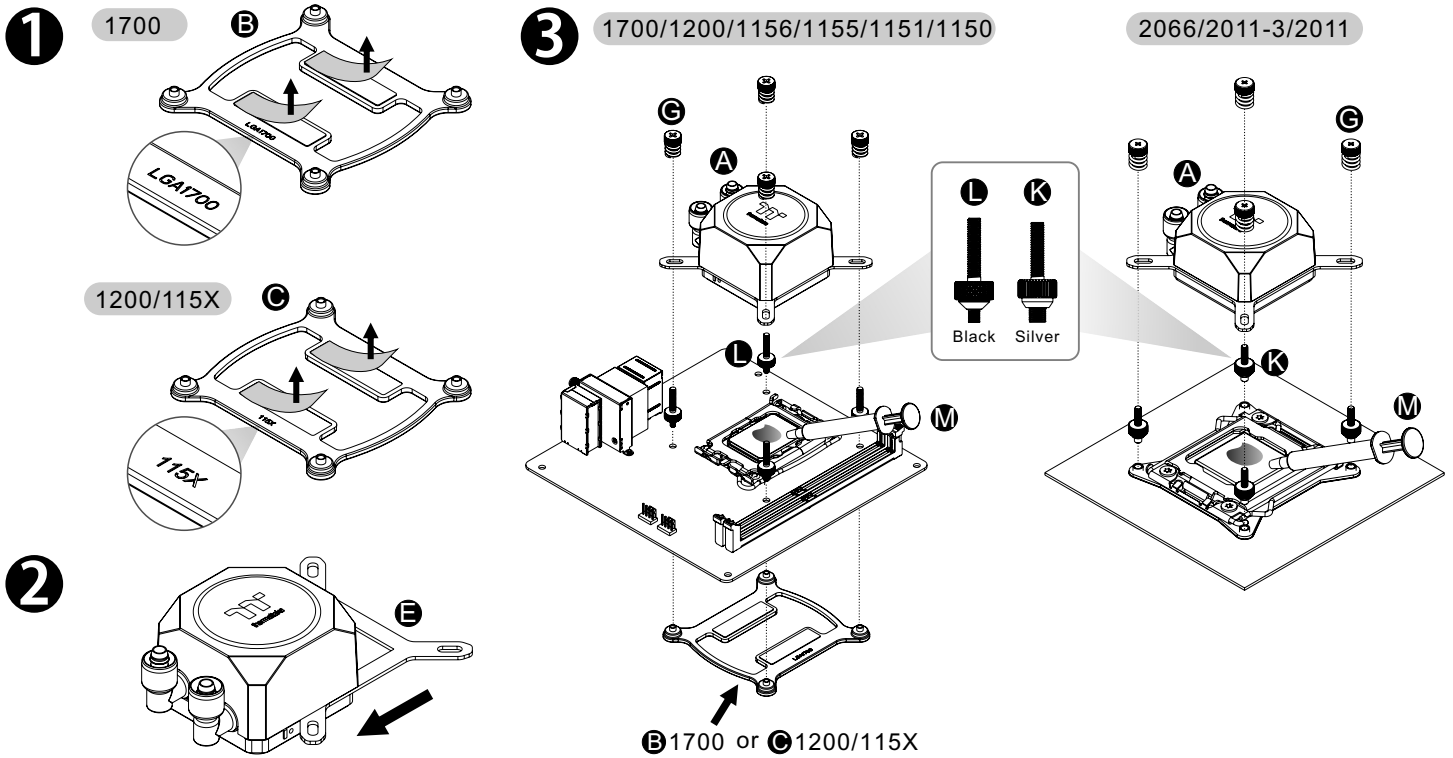

Parts List

Intel Installation Guide

AMD Installation Guide

Installation Guide

Intel

or

AMD

MB SYNC Installation Guide

CAUTION

Please power off the PC and check the Positive and Negative ends on the connector before connecting the cable to motherboard. Connecting the wrong end can damage the fans.