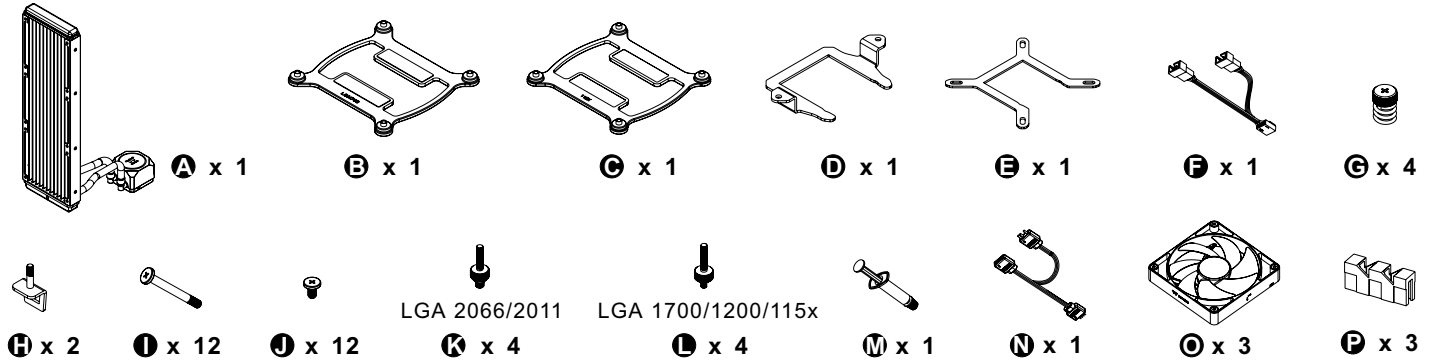

Parts List

Intel Installation Guide

AMD Installation Guide

Installation Guide

Intel

or

AMD

MB SYNC Installation Guide

CAUTION

Please power off the PC and check the Positive and Negative ends on the connector before connecting the cable to motherboard. Connecting the wrong end can damage the fans.